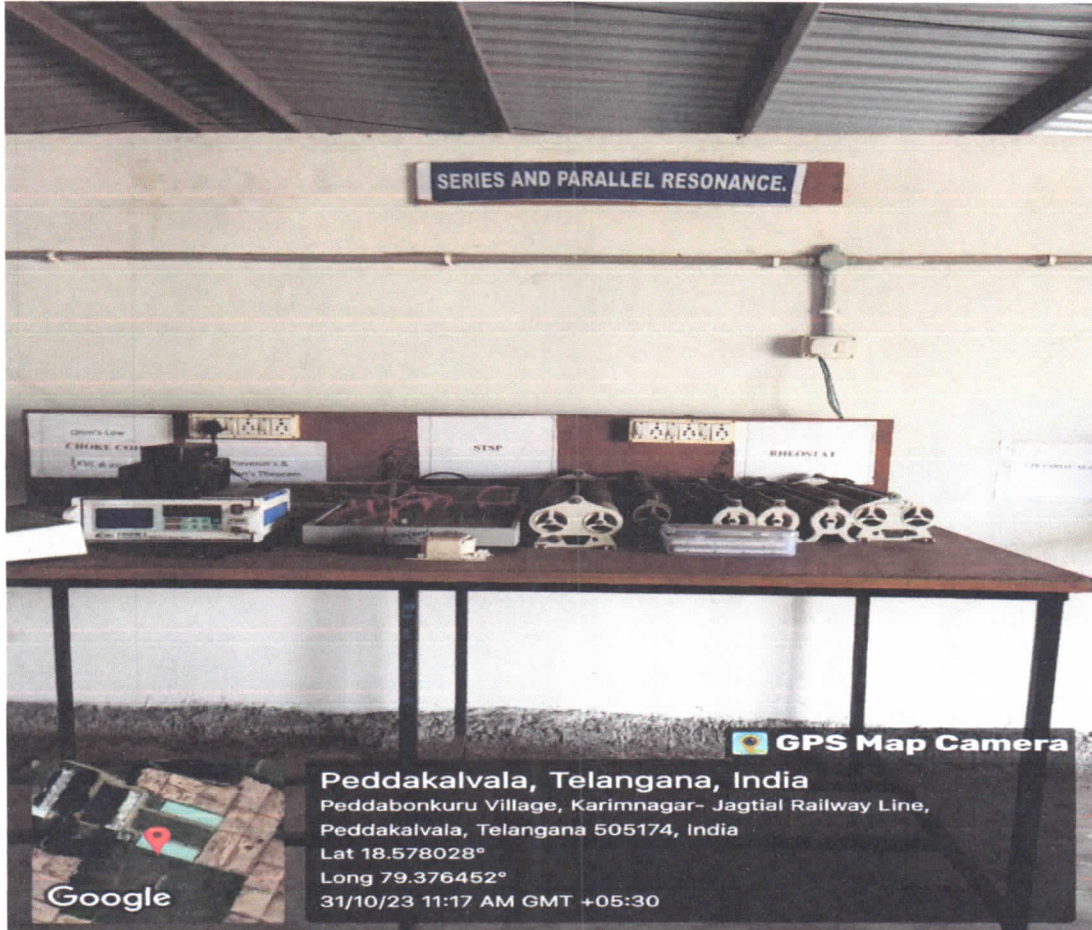

Counselling Code : MTEC

Estd : 1999

JNTUH College Code : 86

MOTHER THERESA COLLEGE OF ENGINEERING & TECHNOLOGY

(Approved by A.I.C.T.E, New Delhi & Affiliated to J.N.T.U Hyderabad)

P.P.Colony (Po.), Peddabonkuru (Vill), PEDDAPALLI (Mdl. & Dist.) - 505174, Telangana State.

Website : www.mtec86.ac.in E-mail: mtec.86@gmail.com Contact : +91 9849472523 , +91 9542709545, +91 9989959556.

Yaswanth
PRINCIPAL
MOTHER THERESA
College of Engineering & Technology
PEDDAPALLI-505 174.