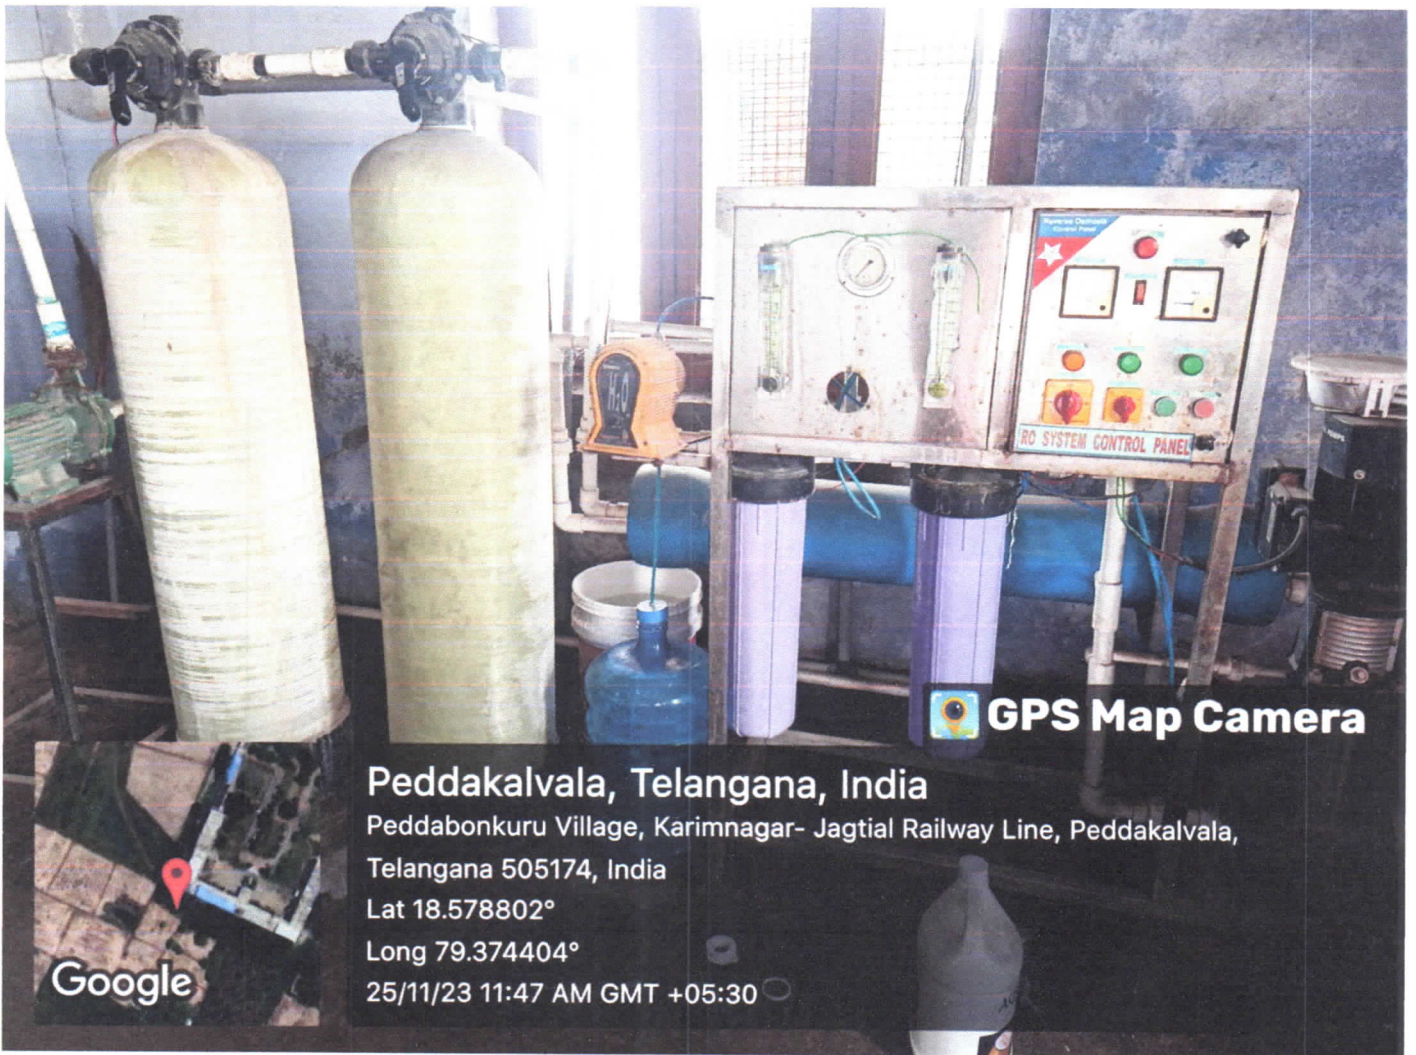

Counselling Code : MTEC

Estd : 1999

JNTUH College Code : 86

MOTHER THERESSA COLLEGE OF ENGINEERING & TECHNOLOGY

(Approved by A.I.C.T.E, New Delhi & Affiliated to J.N.T.U Hyderabad)

P.P.Colony (Po.), Peddabonkuru (Vill), PEDDAPALLI (Mdl. & Dist.) - 505174, Telangana State.

Website : www.mtec86.ac.in E-mail: mtec.86@gmail.com Contact : +919849472523 , +91 9542709545, +91 9989959556.

GPS Map Camera

Peddakalvala, Telangana, India

Peddabonkuru Village, Karimnagar- Jagtial Railway Line, Peddakalvala,
Telangana 505174, India

Lat 18.578802°

Long 79.374404°

25/11/23 11:47 AM GMT +05:30

Yaceew
PRINCIPAL
MOTHER THERESSA
College of Engineering & Technology
PEDDAPALLI-505 174