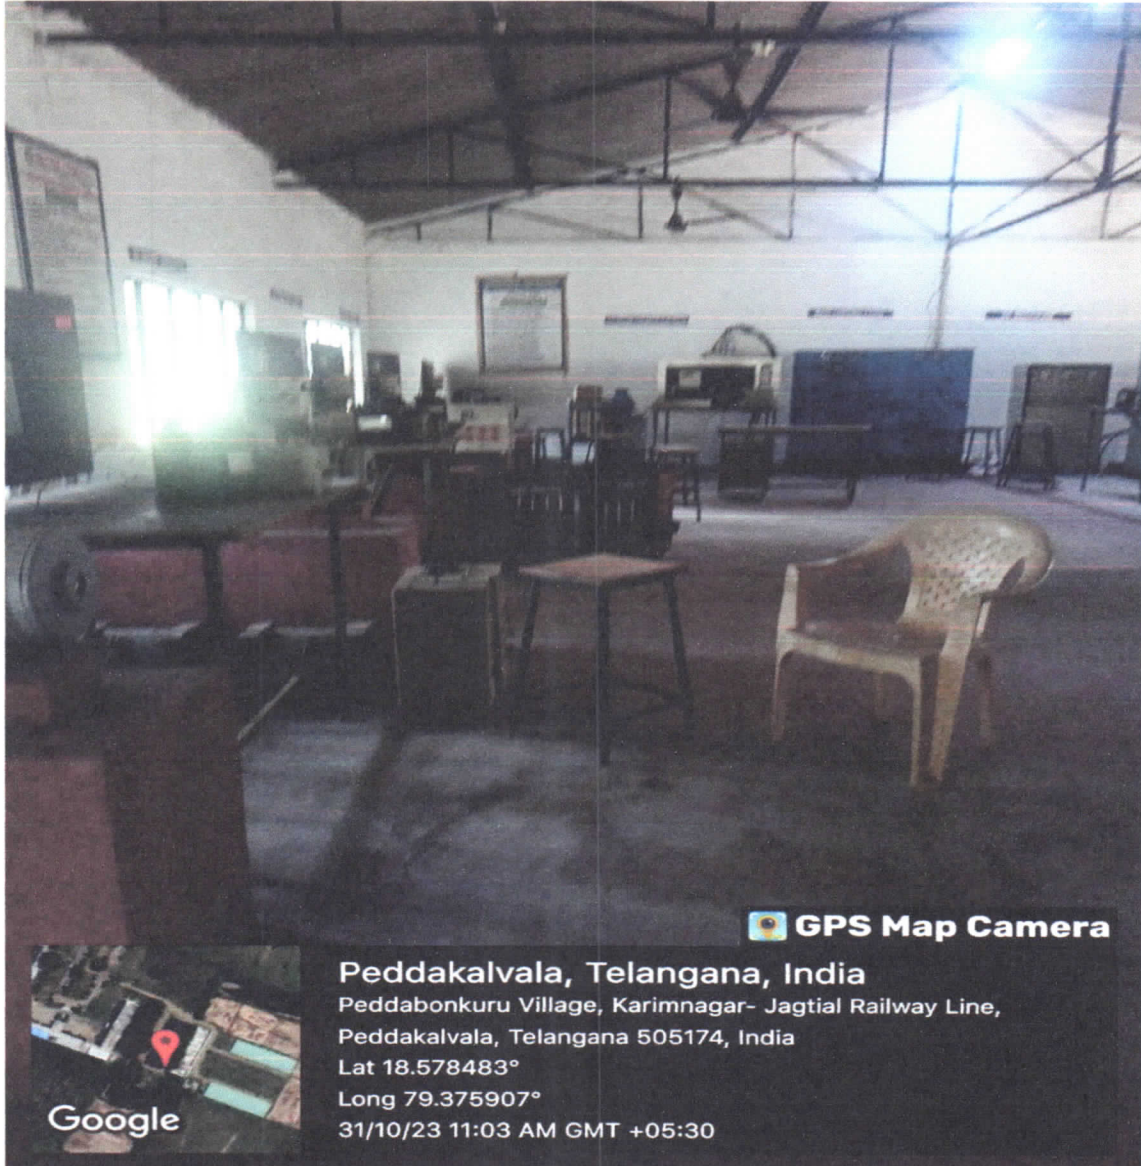

Counselling Code : MTEC

Estd : 1999

JNTUH College Code : 86

MOTHER THERESA COLLEGE OF ENGINEERING & TECHNOLOGY

(Approved by A.I.C.T.E, New Delhi & Affiliated to J.N.T.U Hyderabad)

P.P.Colony (Po.), Peddabonkuru (Vill), PEDDAPALLI (Mdl. & Dist.) - 505174, Telangana State.

Website : www.mtec86.ac.in E-mail: mtec.86@gmail.com Contact : +91 9849472523 , +91 9542709545, +91 9989959556.

GPS Map Camera