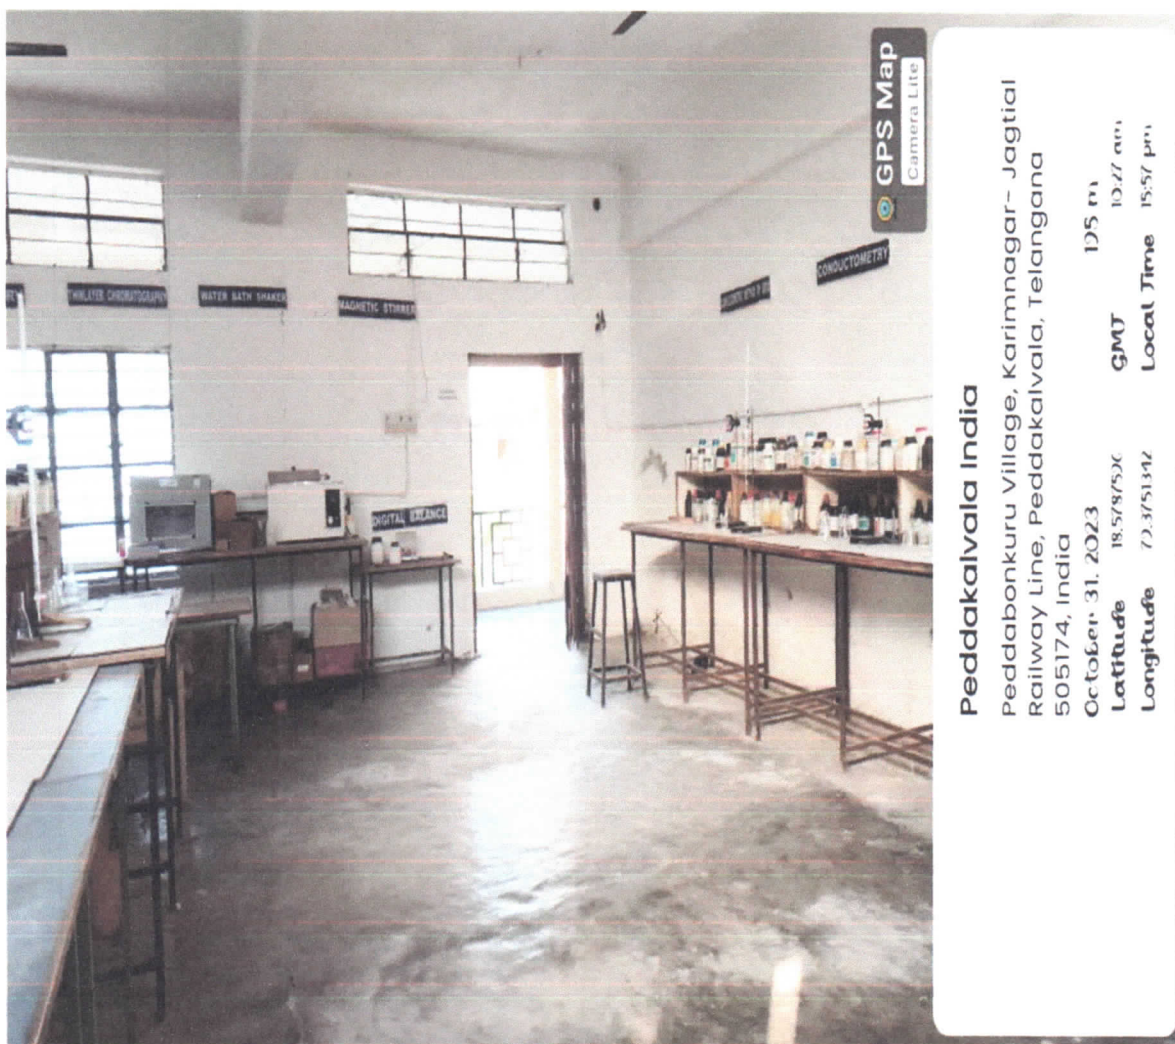

Counselling Code : MTEC

Estd : 1999

JNTUH College Code : 86

MOTHER THERESA COLLEGE OF ENGINEERING & TECHNOLOGY

(Approved by A.I.C.T.E, New Delhi & Affiliated to J.N.T.U Hyderabad)

P.P.Colony (Po.), Peddabonkuru (Vill), PEDDAPALLI (Mdl. & Dist.) - 505174, Telangana State.

Website : www.mtec86.ac.in E-mail: mtec.86@gmail.com Contact : +919849472523 , +91 9542709545, +91 9989959556.

CHEMISTRY LAB

Peddakalvala India

Peddabonkuru Village, Karimnagar- Jagtial
Railway Line, Peddakalvala, Telangana
505174, India

October 31, 2023

Latitude 18.578750

Longitude 77.375134

125 m

GMT 13:27 am

Local Time 15:57 pm

GPS Map
Camera Lite