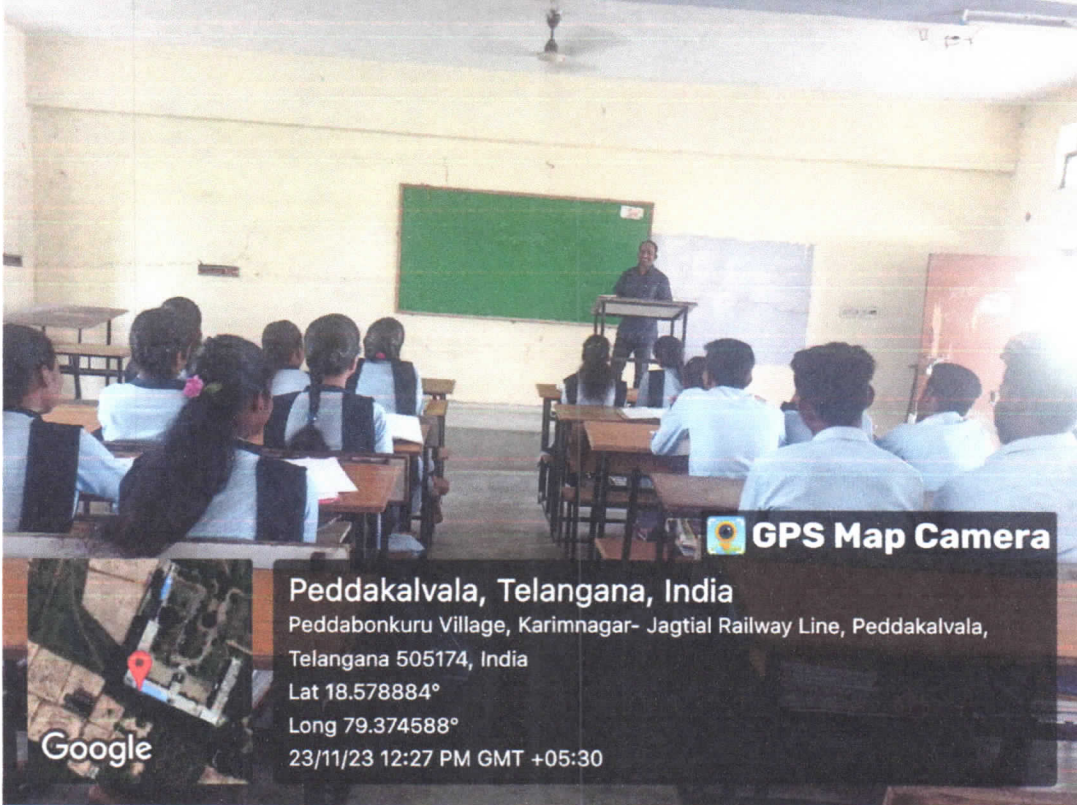

(Approved by A.I.C.T.E, New Delhi & Affiliated to J.N.T.U Hyderabad)

P.P.Colony (Po.), Peddabonkuru (Vill), PEDDAPALLI (Mdl. & Dist.) - 505174, Telangana State.

Website : www.mtec86.ac.in E-mail: mtec.86@gmail.com Contact : +919849472523 , +91 9542709545, +91 9989959556.