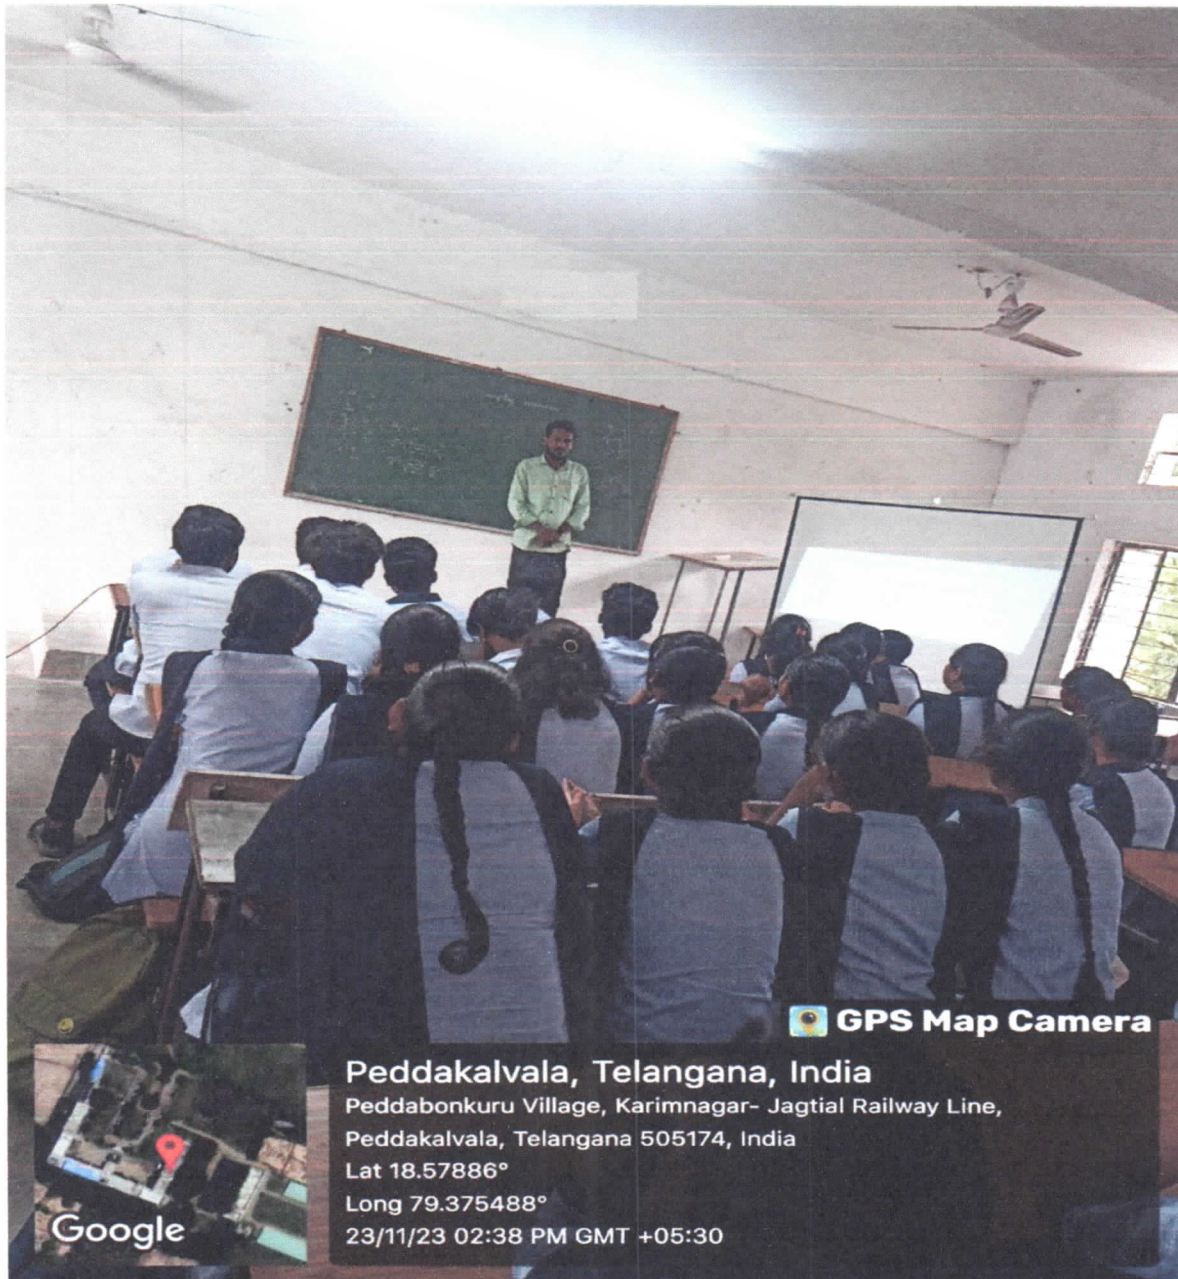

LH-210

GPS Map Camera

Peddakalvala, Telangana, India

Peddabonkuru Village, Karimnagar- Jagtial Railway Line,

Peddakalvala, Telangana 505174, India

Lat 18.57886°

Long 79.375488°

23/11/23 02:38 PM GMT +05:30