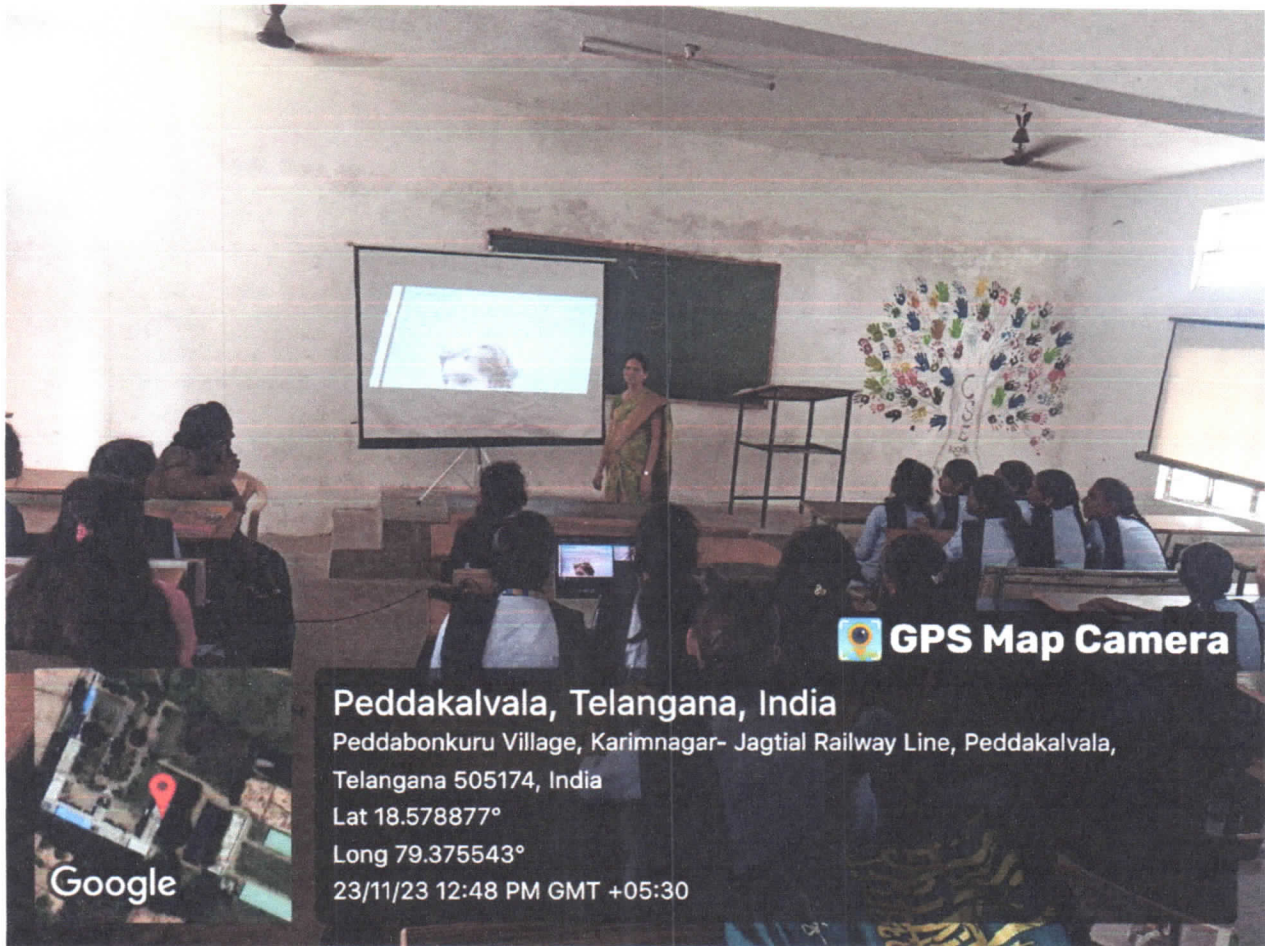

Counselling Code : MTEC

Estd : 1999

JNTUH College Code : 86

MOTHER THERESSA COLLEGE OF ENGINEERING & TECHNOLOGY

(Approved by A.I.C.T.E, New Delhi & Affiliated to J.N.T.U Hyderabad)

P.P.Colony (Po.), Peddabonkuru (Vill), PEDDAPALLI (Mdl. & Dist.) - 505174, Telangana State.

Website : www.mtec86.ac.in

E-mail: mtec.86@gmail.com

Contact : +91 9849472523, +91 9542709545, +91 9989959556.

LH-205

Peddakalvala, Telangana, India

Peddabonkuru Village, Karimnagar- Jagtial Railway Line, Peddakalvala,

Telangana 505174, India

Lat 18.578877°

Long 79.375543°

23/11/23 12:48 PM GMT +05:30

Google

Yaswanth
PRINCIPAL
MOTHER THERESSA
College of Engineering & Technology
PEDDAPALLI-505 174.