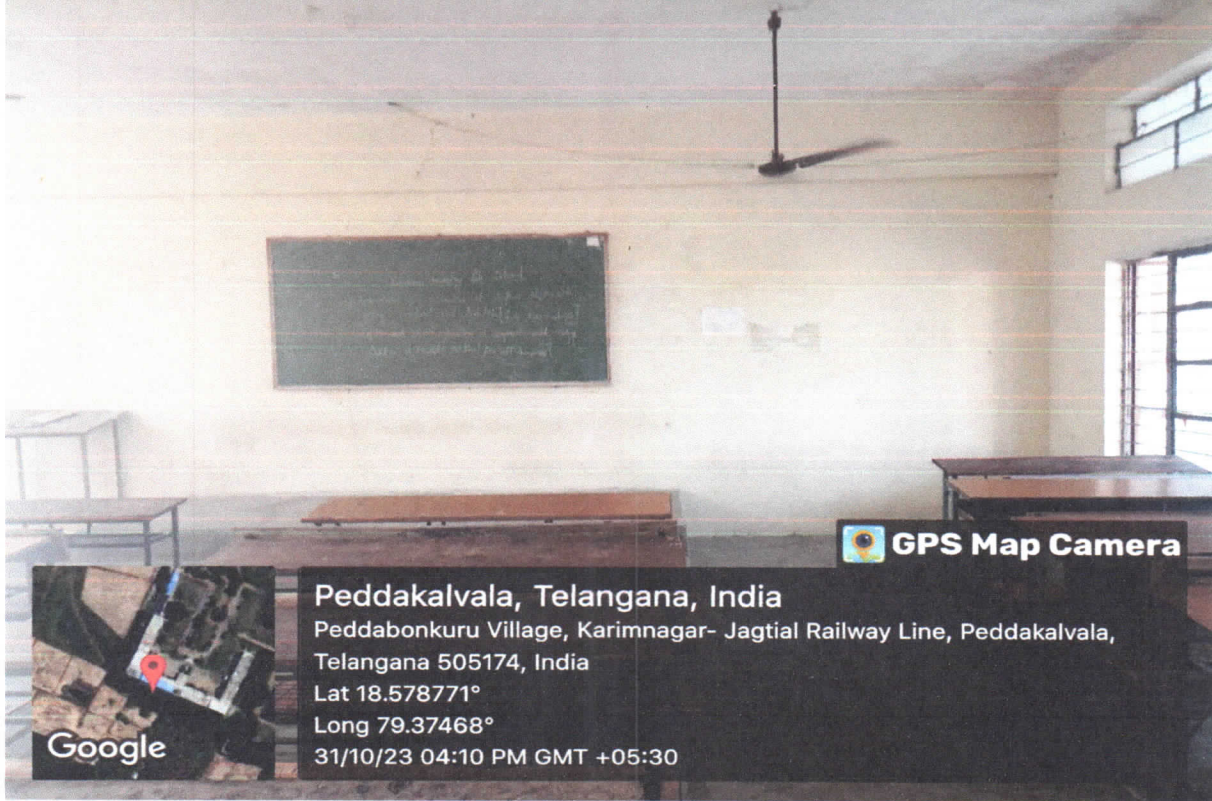

Counselling Code : MTEC

Estd : 1999

JNTUH College Code : 86

MOTHER THERESSA COLLEGE OF ENGINEERING & TECHNOLOGY

(Approved by A.I.C.T.E, New Delhi & Affiliated to J.N.T.U Hyderabad)

P.P.Colony (Po.), Peddabonkuru (Vill), PEDDAPALLI (Mdl. & Dist.) - 505174, Telangana State.

Website : www.mtec86.ac.in E-mail: mtec.86@gmail.com Contact : +919849472523 , +91 9542709545, +91 9989959556.

GPS Map Camera

Peddakalvala, Telangana, India
Peddabonkuru Village, Karimnagar- Jagtial Railway Line, Peddakalvala,
Telangana 505174, India
Lat 18.578771°
Long 79.37468°
31/10/23 04:10 PM GMT +05:30

Yaswanth
PRINCIPAL
MOTHER THERESSA
College of Engineering & Technology
PEDDAPALLI-505 174.