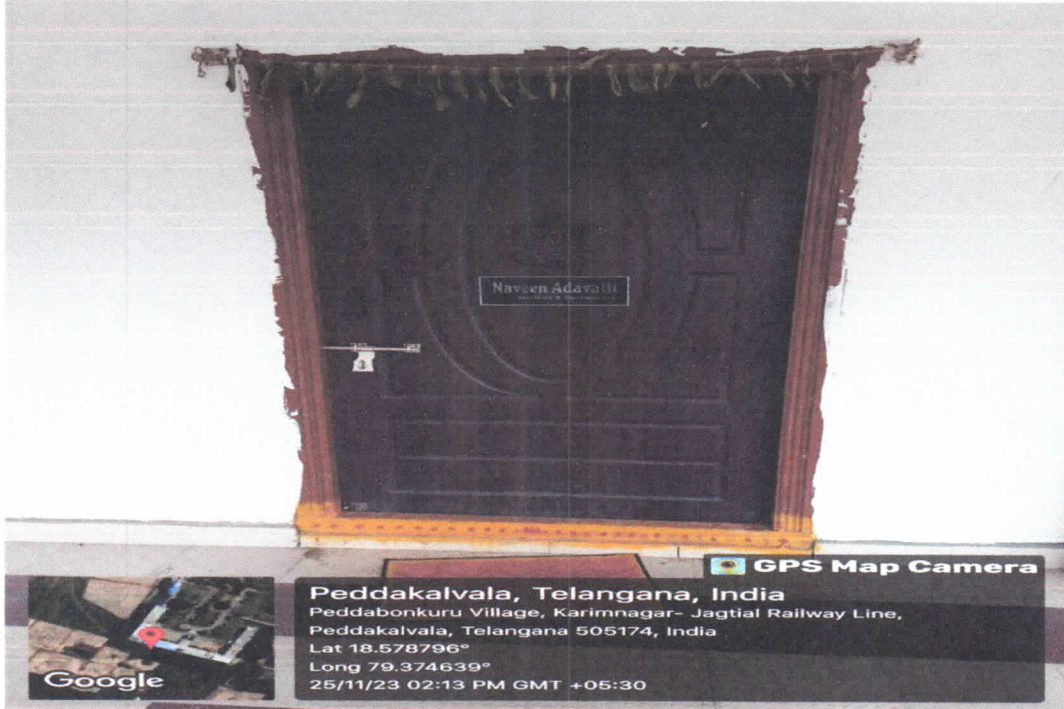

Counselling Code : MTEC

Estd : 1999

JNTUH College Code : 86

MOTHER THERESA COLLEGE OF ENGINEERING & TECHNOLOGY

(Approved by A.I.C.T.E, New Delhi & Affiliated to J.N.T.U Hyderabad)

P.P.Colony (Po.), Peddabonkuru (Vill), PEDDAPALLI (Mdl. & Dist.) - 505174, Telangana State.

Website : www.mtec86.ac.in E-mail: mtec.86@gmail.com Contact : +91 9849472523 , +91 9542709545, +91 9989959556.

CHAIRMAN CHAMBER

Yaswanth
PRINCIPAL
MOTHER THERESA
College of Engineering & Technology
PEDDAPALLI-505 174.