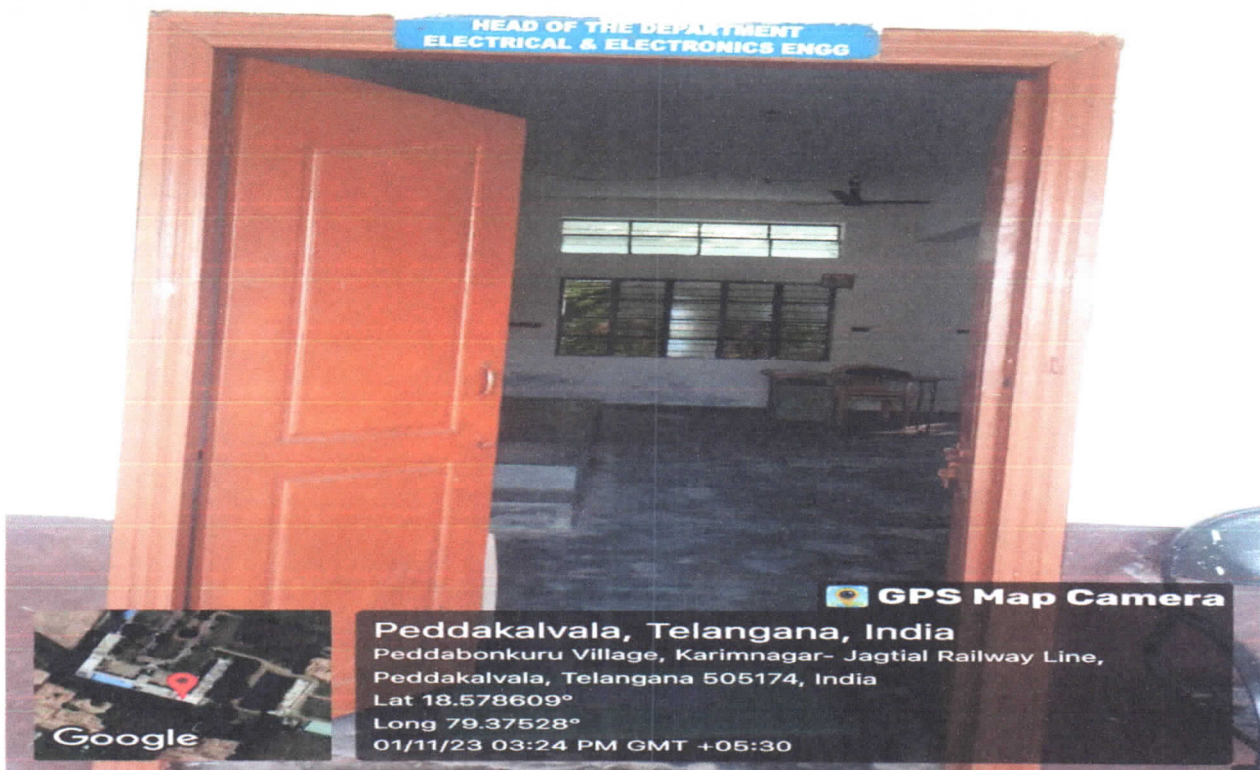

Counselling Code : MTEC

Estd : 1999

JNTUH College Code : 86

MOTHER THERESA COLLEGE OF ENGINEERING & TECHNOLOGY

(Approved by A.I.C.T.E, New Delhi & Affiliated to J.N.T.U Hyderabad)

P.P.Colony (Po.), Peddabonkuru (Vill), PEDDAPALLI (Mdl. & Dist.) - 505174, Telangana State.

Website : www.mtec86.ac.in E-mail: mtec.86@gmail.com Contact : +91 9849472523 , +91 9542709545, +91 9989959556.

Yeeeee
PRINCIPAL
MOTHER THERESA
College of Engineering & Technology
PEDDAPALLI-505 174.