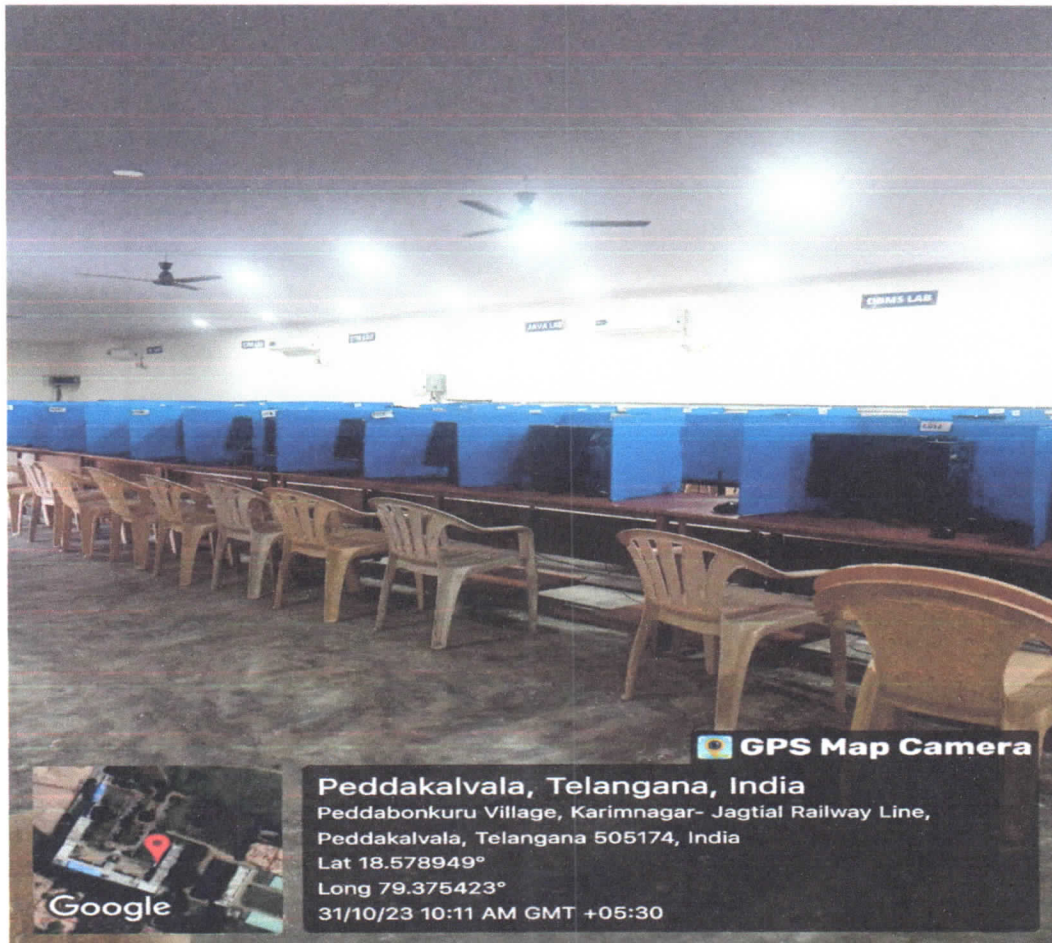

Counselling Code : MTEC

Estd : 1999

JNTUH College Code : 86

MOTHER THERESSA COLLEGE OF ENGINEERING & TECHNOLOGY

(Approved by A.I.C.T.E, New Delhi & Affiliated to J.N.T.U Hyderabad)

P.P.Colony (Po.), Peddabonkuru (Vill), PEDDAPALLI (Mdl. & Dist.) - 505174, Telangana State.

Website : www.mtec86.ac.in E-mail: mtec.86@gmail.com Contact : +919849472523, +91 9542709545, +91 9989959556.

COMPUTER LABS

Yaswanth
PRINCIPAL
MOTHER THERESSA
College of Engineering & Technology
PEDDAPALLI-505 174.