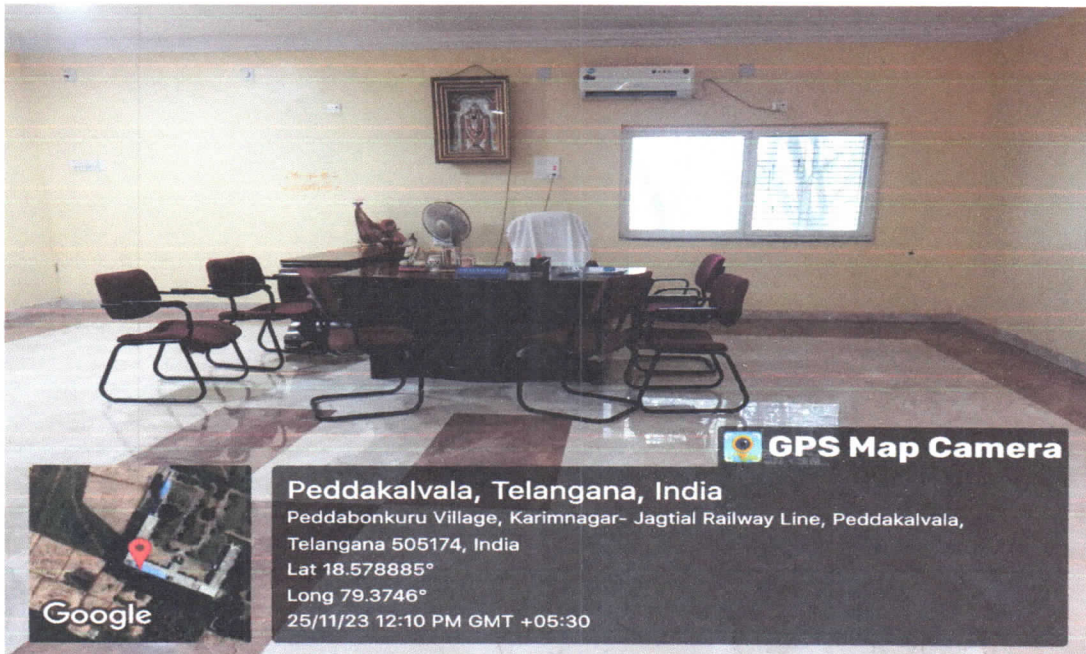

Counselling Code : MTEC

Estd : 1999

JNTUH College Code : 86

MOTHER THERESA COLLEGE OF ENGINEERING & TECHNOLOGY

(Approved by A.I.C.T.E, New Delhi & Affiliated to J.N.T.U Hyderabad)

P.P.Colony (Po.), Peddabonkuru (Vill), PEDDAPALLI (Mdl. & Dist.) - 505174, Telangana State.

Website : www.mtec86.ac.in E-mail: mtec.86@gmail.com Contact : +91 9849472523 , +91 9542709545, +91 9989959556.

CHAIRMAN CHAMBER

Yaswanth
PRINCIPAL
MOTHER THERESA
College of Engineering & Technology
PEDDAPALLI-505 174.