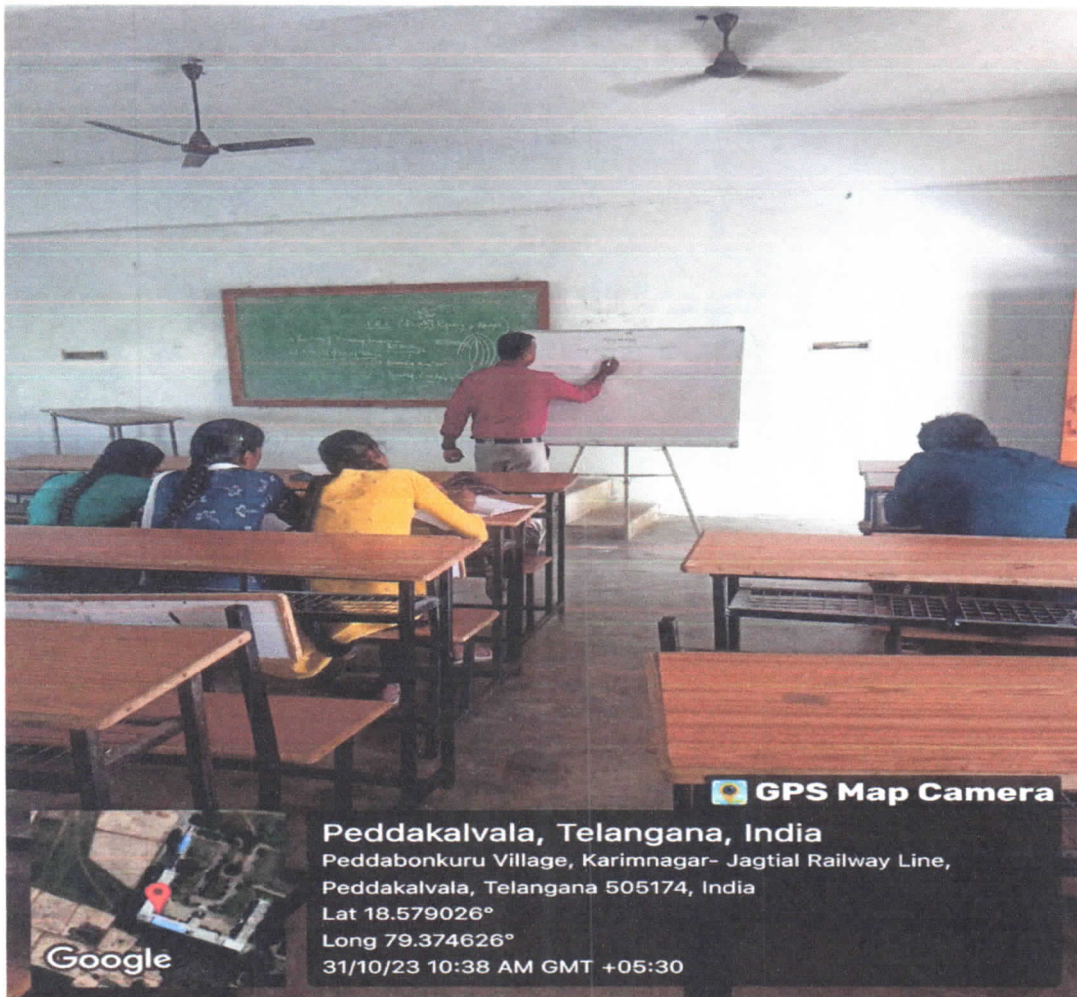

Counselling Code : MTEC

Estd : 1999

JNTUH College Code : 86

MOTHER THERESA COLLEGE OF ENGINEERING & TECHNOLOGY
(Approved by A.I.C.T.E, New Delhi & Affiliated to J.N.T.U Hyderabad)

P.P.Colony (Po.), Peddabonkuru (Vill), PEDDAPALLI (Mdl. & Dist.) - 505174, Telangana State.

Website : www.mtec86.ac.in E-mail: mtec.86@gmail.com Contact : +919849472523 , +91 9542709545, +91 9989959556.

LH-002

Yaswanth
PRINCIPAL
MOTHER THERESA
College of Engineering & Technology
PEDDAPALLI-505 174.