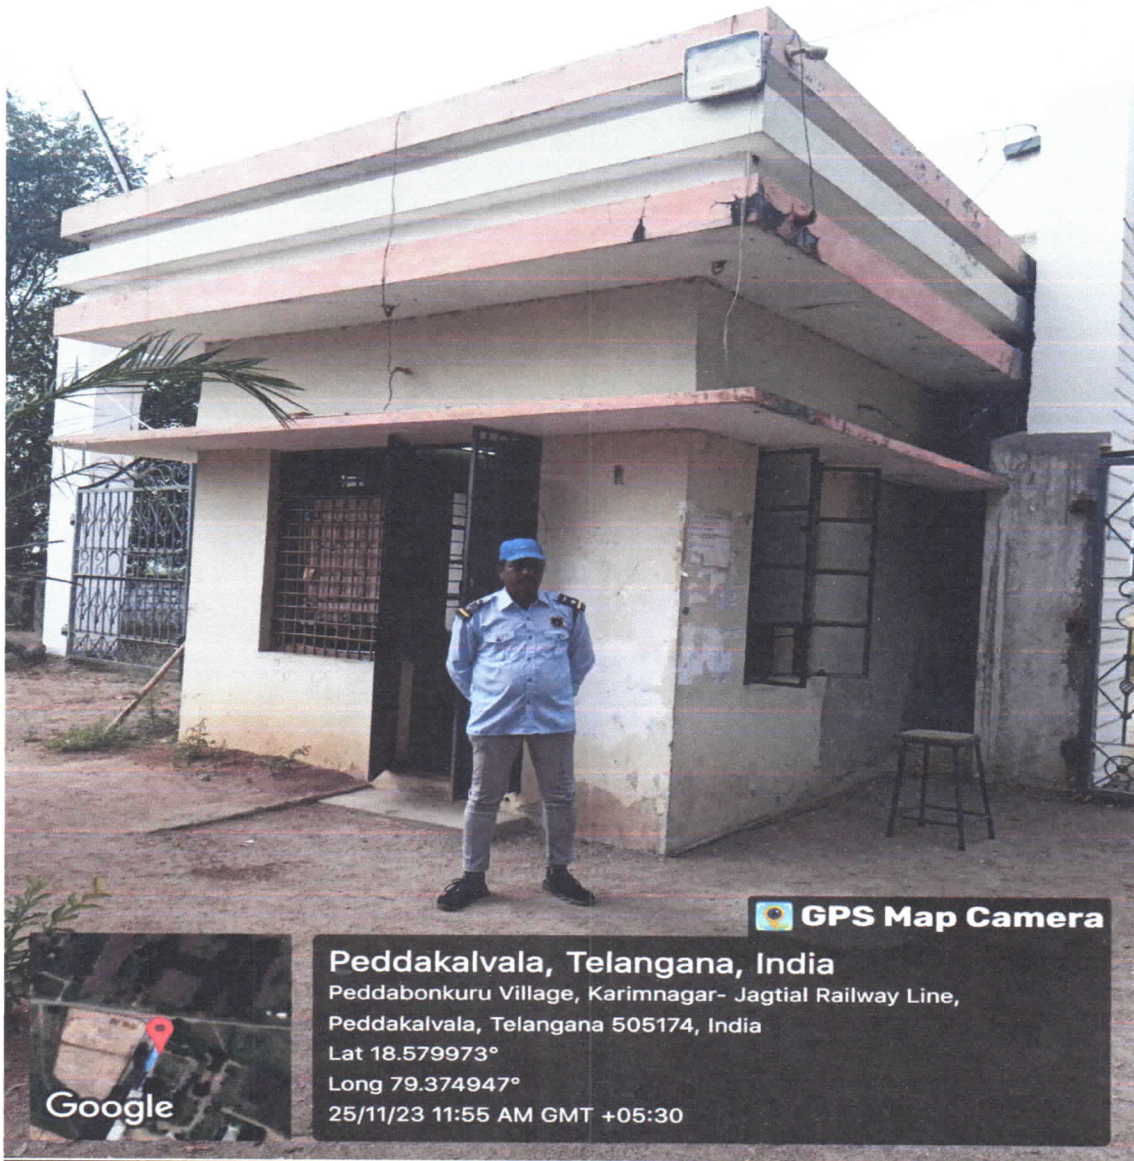

Counselling Code : MTEC

Estd : 1999

JNTUH College Code : 86

MOTHER THERESSA COLLEGE OF ENGINEERING & TECHNOLOGY

(Approved by A.I.C.T.E, New Delhi & Affiliated to J.N.T.U Hyderabad)

P.P.Colony (Po.), Peddabonkuru (Vill), PEDDAPALLI (Mdl. & Dist.) - 505174, Telangana State.

Website : www.mtec86.ac.in E-mail: mtec.86@gmail.com Contact : +919849472523 , +91 9542709545, +91 9989959556.

SECURITY OFFICE

GPS Map Camera

Peddakalvala, Telangana, India

Peddabonkuru Village, Karimnagar- Jagtial Railway Line,

Peddakalvala, Telangana 505174, India

Lat 18.579973°

Long 79.374947°

25/11/23 11:55 AM GMT +05:30

Google

Yeeeeeew
PRINCIPAL
MOTHER THERESSA
College of Engineering & Technology
PEDDAPALLI-505 174.