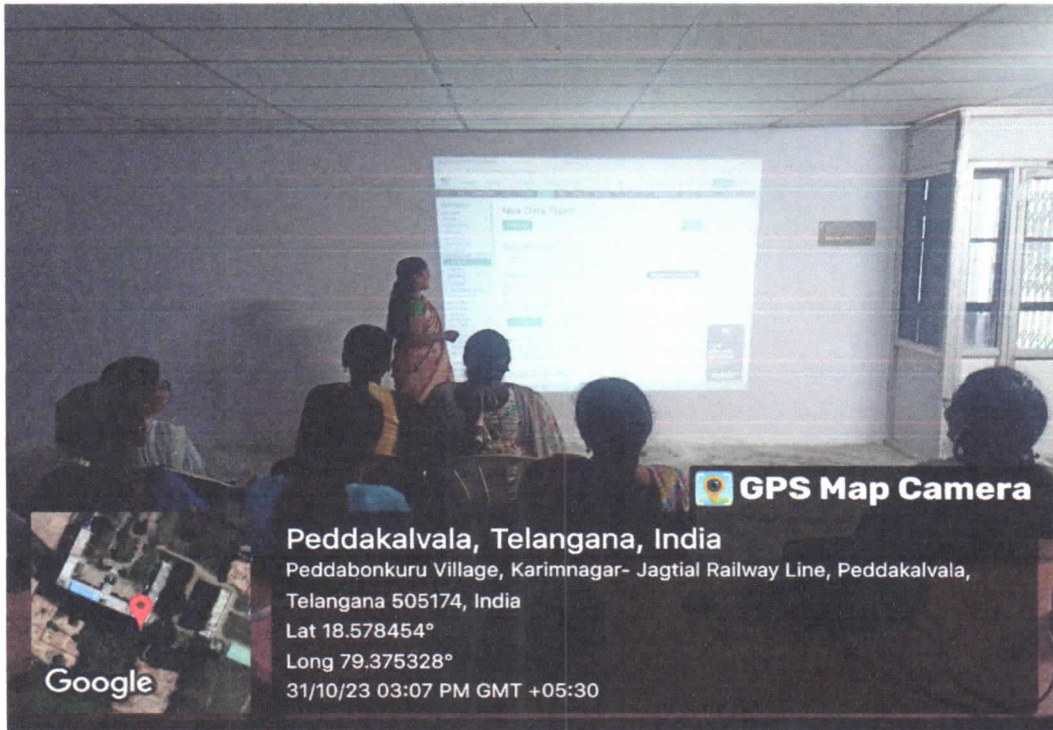

Counselling Code : MTEC

Estd : 1999

JNTUH College Code : 86

MOTHER THERESA COLLEGE OF ENGINEERING & TECHNOLOGY

(Approved by A.I.C.T.E, New Delhi & Affiliated to J.N.T.U Hyderabad)

P.P.Colony (Po.), Peddabonkuru (Vill), PEDDAPALLI (Mdl. & Dist.) - 505174, Telangana State.

Website : www.mtec86.ac.in E-mail: mtec.86@gmail.com Contact : +919849472523 , +91 9542709545 , +91 9989959556.

Y. Srinivas
PRINCIPAL
MOTHER THERESA
College of Engineering & Technology
PEDDAPALLI-505 174