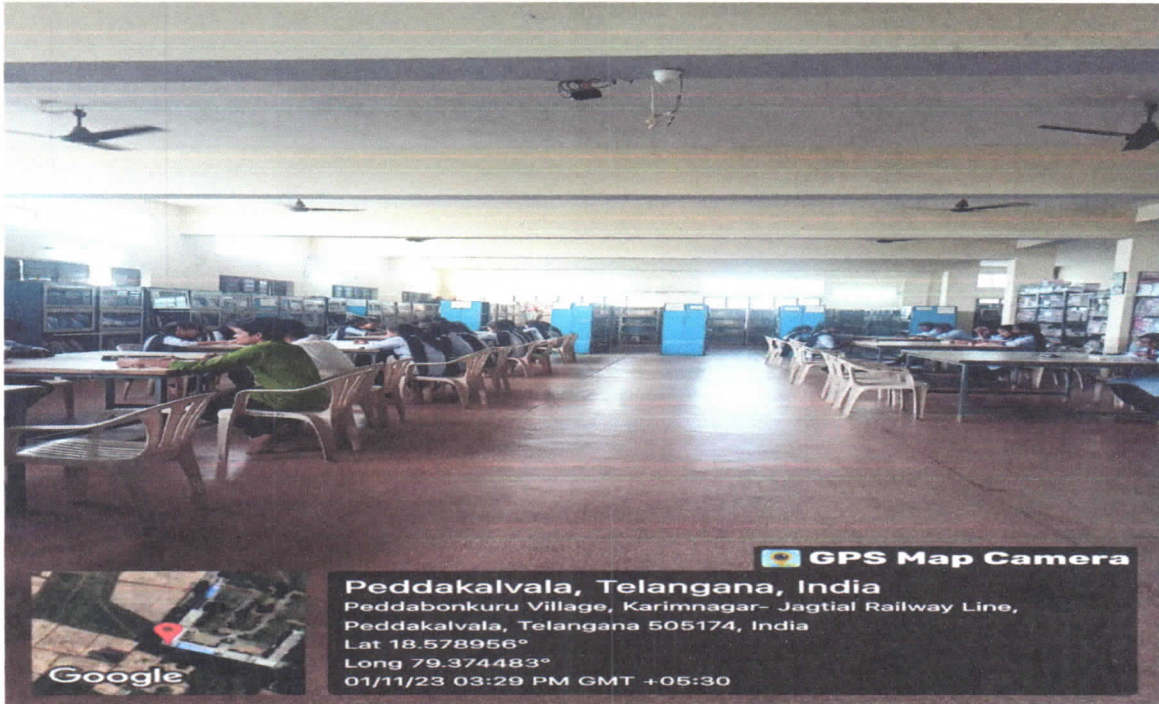

(Approved by A.I.C.T.E, New Delhi & Affiliated to J.N.T.U Hyderabad)

P.P.Colony (Po.), Peddabonkuru (Vill), PEDDAPALLI (Mdl. & Dist.) - 505174, Telangana State.

Website : www.mtec86.ac.in E-mail: mtec.86@gmail.com Contact : +919849472523 , +91 9542709545, +91 9989959556.