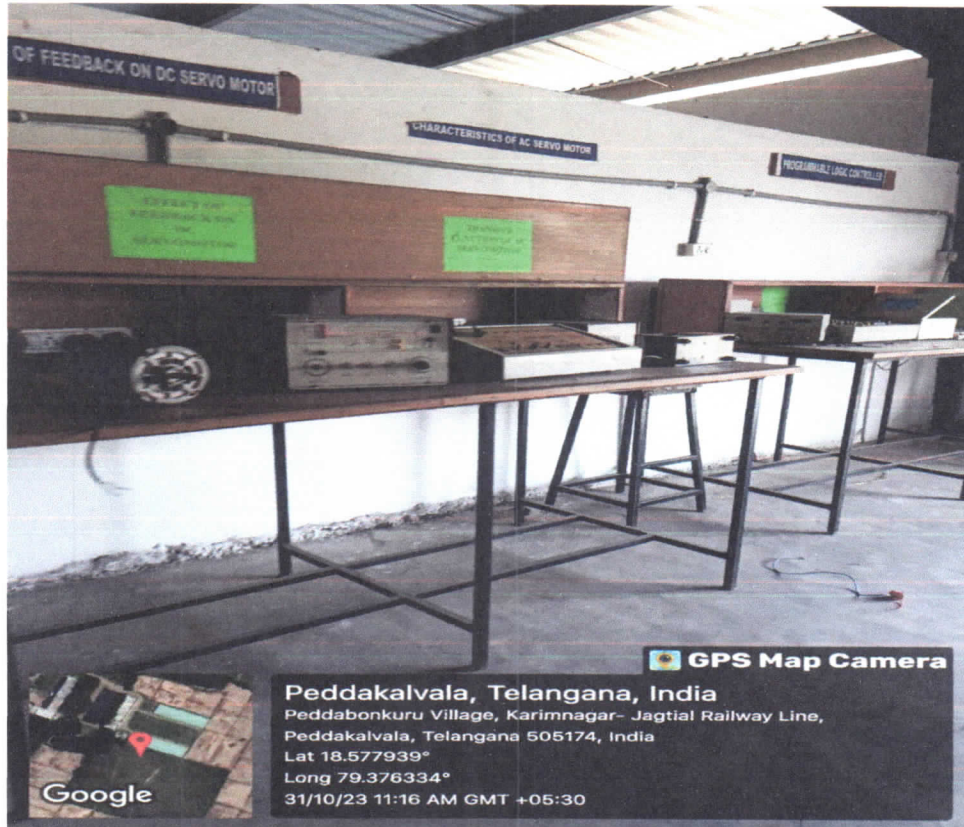

Counselling Code : MTEC

Estd : 1999

JNTUH College Code : 86

MOTHER THERESA COLLEGE OF ENGINEERING & TECHNOLOGY

(Approved by A.I.C.T.E, New Delhi & Affiliated to J.N.T.U Hyderabad)

P.P.Colony (Po.), Peddabonkuru (Vill), PEDDAPALLI (Mdl. & Dist.) - 505174, Telangana State.

Website : www.mtec86.ac.in E-mail: mtec.86@gmail.com Contact : +919849472523 , +91 9542709545, +91 9989959556.

Yaceer
PRINCIPAL
MOTHER THERESA
College of Engineering & Technology
PEDDAPALLI-505 174.