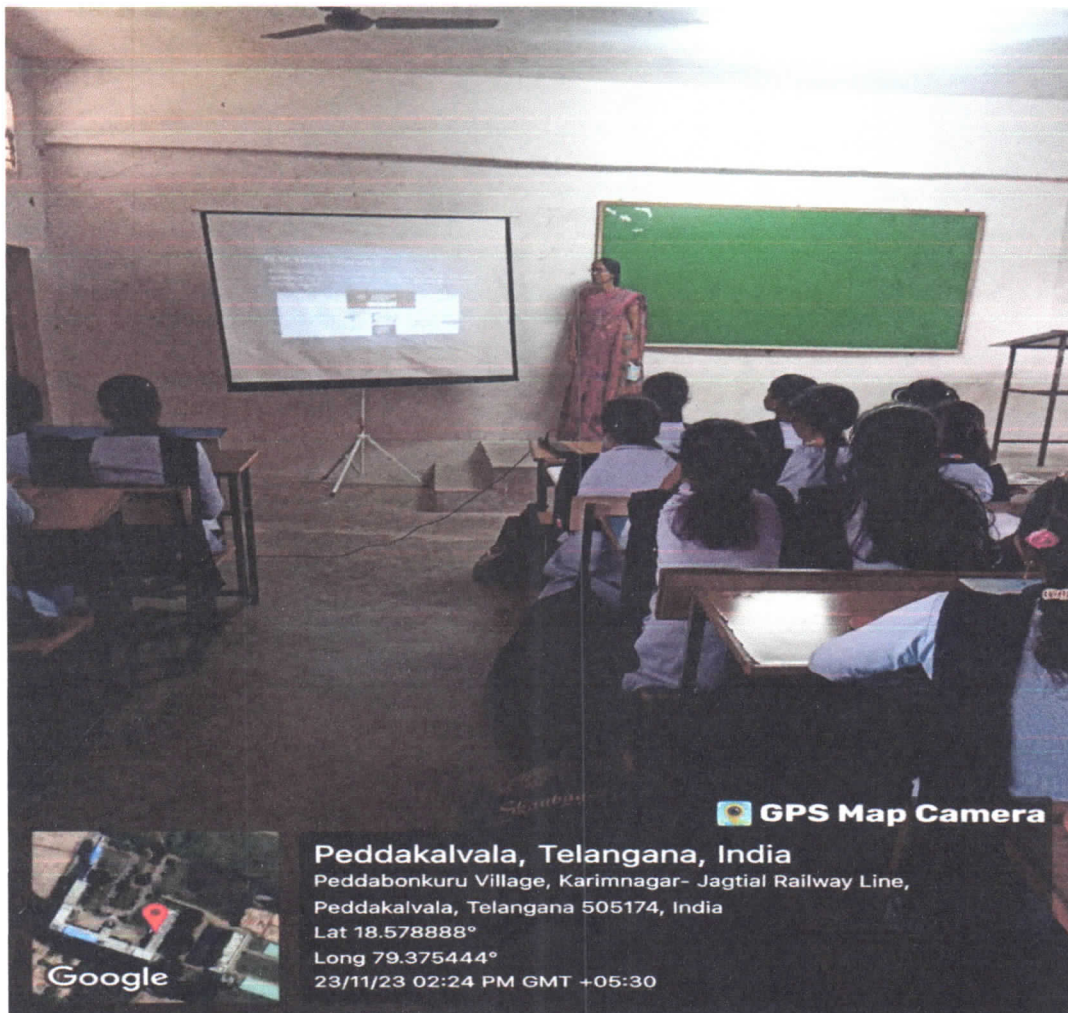

Website : www.mtec86.ac.in E-mail: mtec.86@gmail.com Contact : +919849472523, +91 9542709545, +91 9989959556.

LH-208

GPS Map Camera

Peddakalvala, Telangana, India

Peddabonkuru Village, Karimnagar- Jagtial Railway Line,