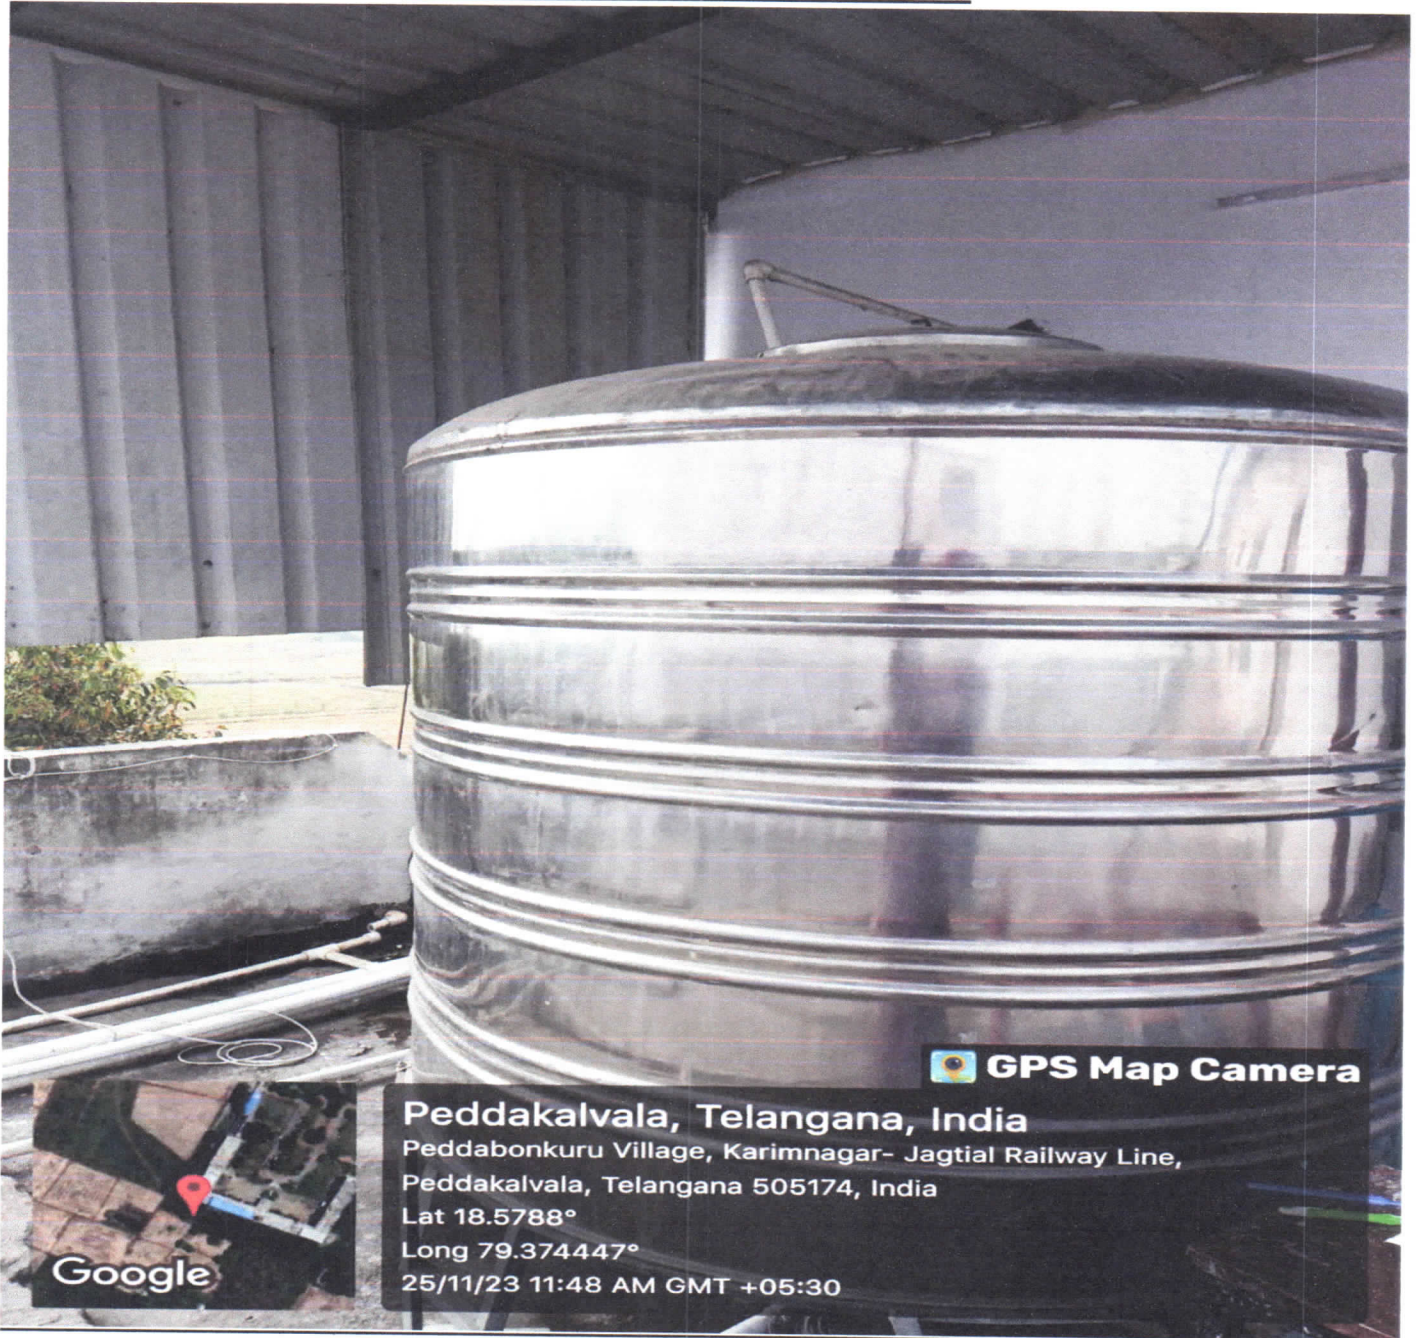

Counselling Code : MTEC

Estd : 1999

JNTUH College Code : 86

MOTHER THERESA COLLEGE OF ENGINEERING & TECHNOLOGY

(Approved by A.I.C.T.E, New Delhi & Affiliated to J.N.T.U Hyderabad)

P.P.Colony (Po.), Peddabonkuru (Vill), PEDDAPALLI (Mdl. & Dist.) - 505174, Telangana State.

Website : www.mtec86.ac.in

E-mail: mtec.86@gmail.com

Contact : +91 9849472523 , +91 9542709545, +91 9989959556.

MINERAL WATER PLANT