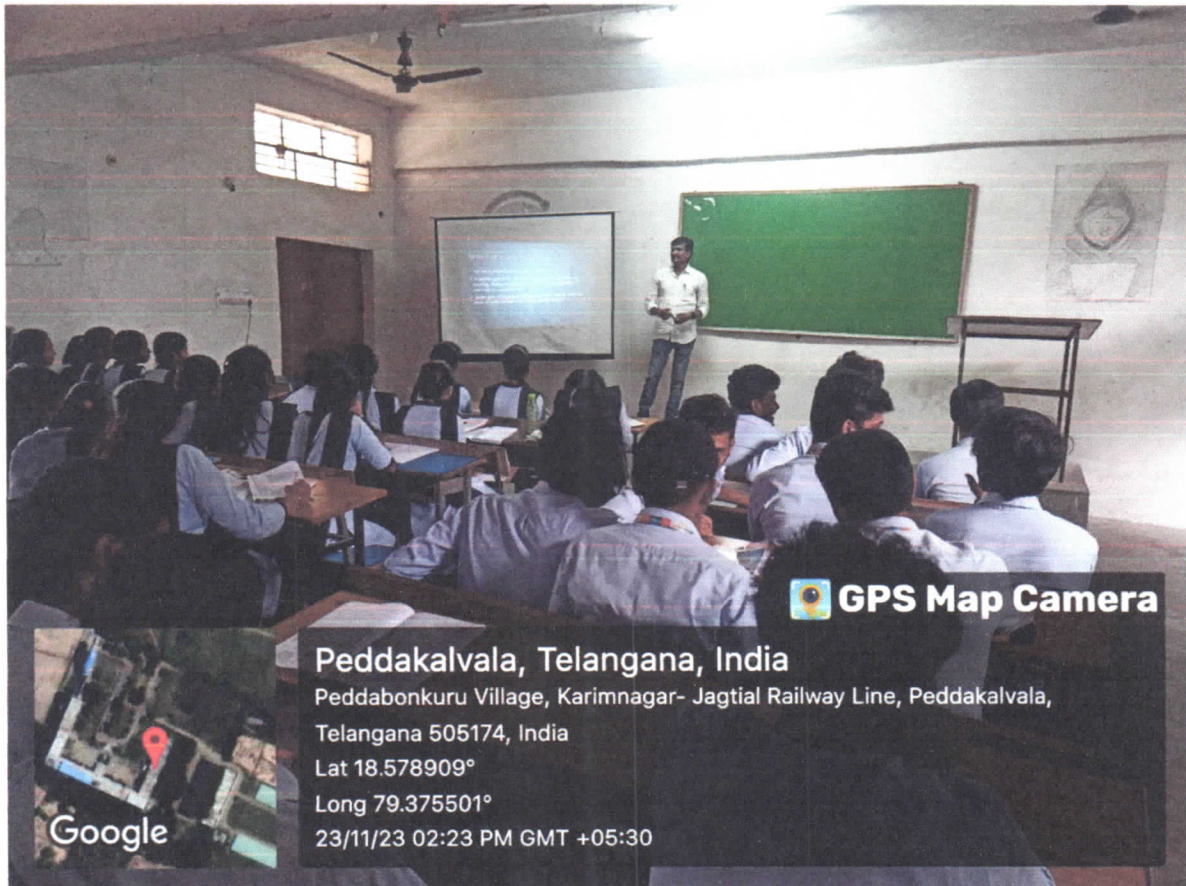

Counselling Code : MTEC

Estd : 1999

JNTUH College Code : 86

MOTHER THERESSA COLLEGE OF ENGINEERING & TECHNOLOGY

(Approved by A.I.C.T.E, New Delhi & Affiliated to J.N.T.U Hyderabad)

P.P.Colony (Po.), Peddabonkuru (Vill), PEDDAPALLI (Mdl. & Dist.) - 505174, Telangana State.

Website : www.mtec86.ac.in E-mail: mtec.86@gmail.com Contact : +919849472523 , +91 9542709545, +91 9989959556.

LH-204

GPS Map Camera