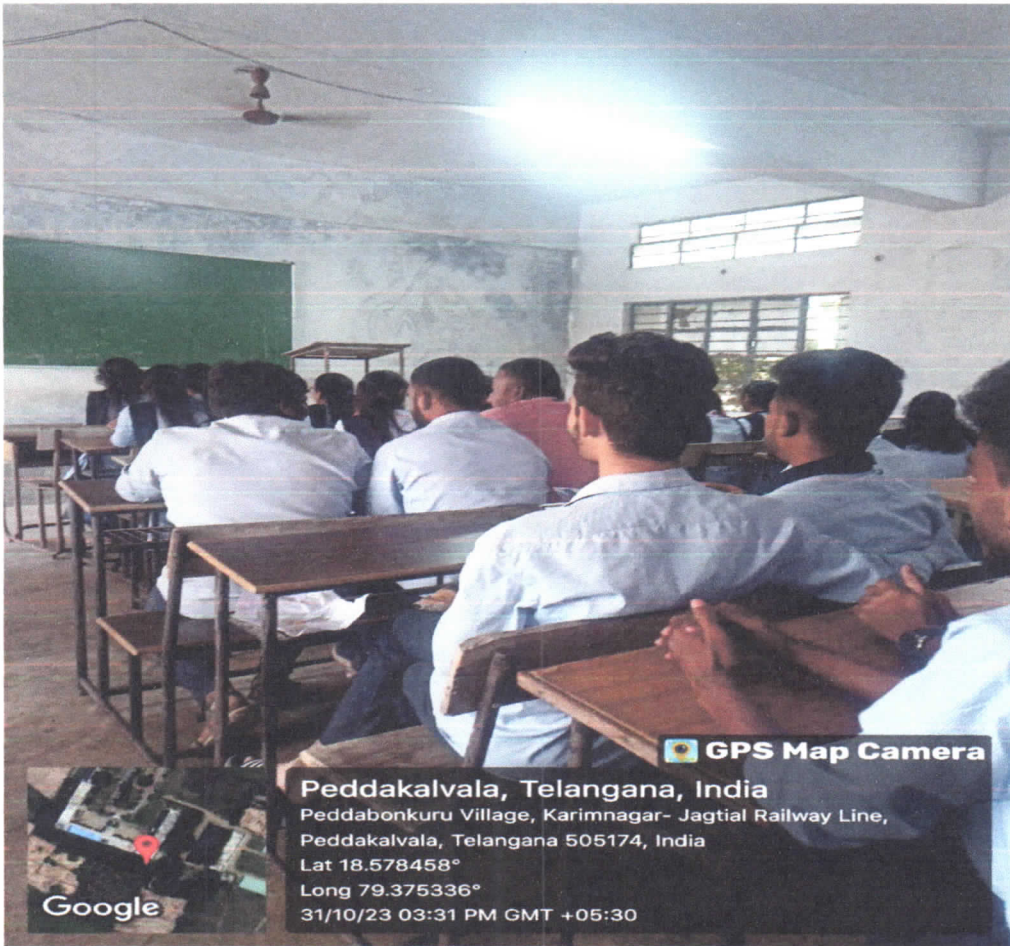

Counselling Code : MTEC

Estd : 1999

JNTUH College Code : 86

MOTHER THERESSA COLLEGE OF ENGINEERING & TECHNOLOGY

(Approved by A.I.C.T.E, New Delhi & Affiliated to J.N.T.U Hyderabad)

P.P.Colony (Po.), Peddabonkuru (Vill), PEDDAPALLI (Mdl. & Dist.) - 505174, Telangana State.

Website : www.mtec86.ac.in E-mail: mtec.86@gmail.com Contact : +919849472523 , +91 9542709545, +91 9989959556.

GPS Map Camera

Peddakalvala, Telangana, India

Peddabonkuru Village, Karimnagar- Jagtial Railway Line,

Peddakalvala, Telangana 505174, India

Lat 18.578458°

Long 79.375336°

31/10/23 03:31 PM GMT +05:30

Google

Yaswanth
PRINCIPAL
MOTHER THERESSA
College of Engineering & Technology
PEDDAPALLI-505 174.