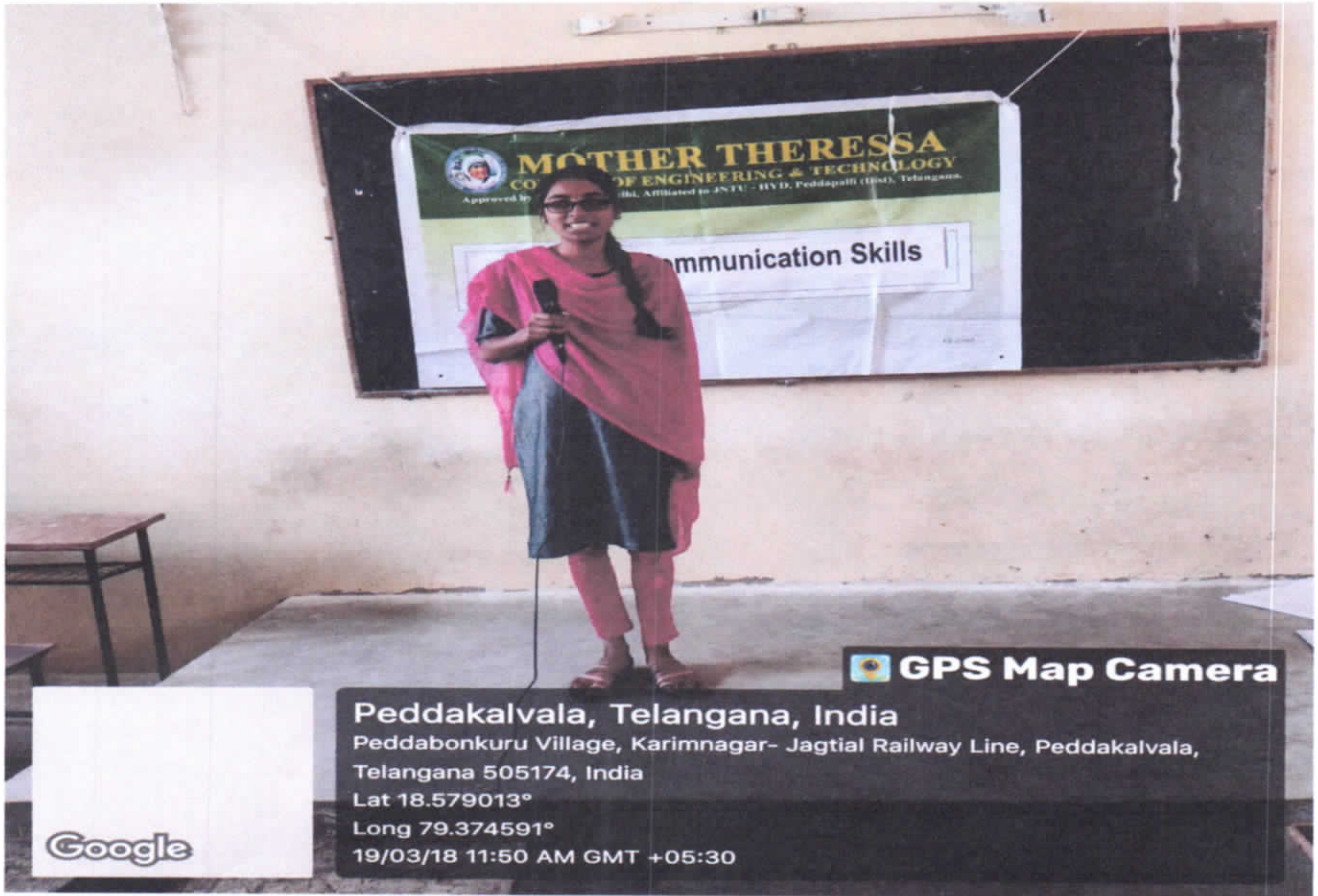

Learning Outcomes:

1. It helps them to know why good communication skills are important.
2. It will help to make such skills hard to master.
3. It will help to describe models and methods of communication.
4. It will make them to understand how preconception and limited perception interfere with .

Sri
CO-ORDINATOR

Sheloya
RESOURCE PERSON

Green
PRINCIPAL
PRINCIPAL
MOTHER THERESSA
College of Engineering & Technology
PEDDAPALLI-505 174.