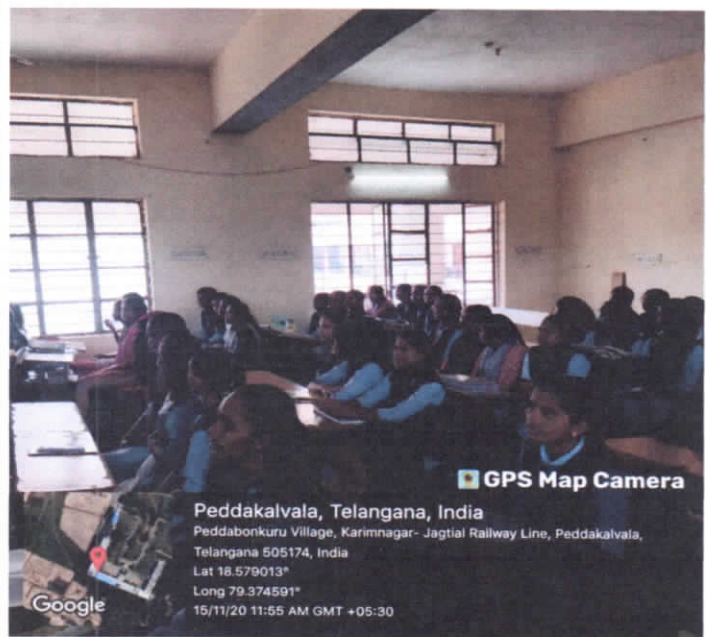

Learning Outcomes:

1. It helps them to know why good communication skills are important.
2. It will help to make such skills hard to master.
3. It will help to describe models and methods of communication.
4. It will make them to understand how preconception and limited perception interfere.

Sri
CO-ORDINATOR

Sadida
RESOURCE PERSON

Yaswanth
PRINCIPAL
PRINCIPAL
MOTHER THERESA
College of Engineering & Technology
PEDDAPALLI-505 174.