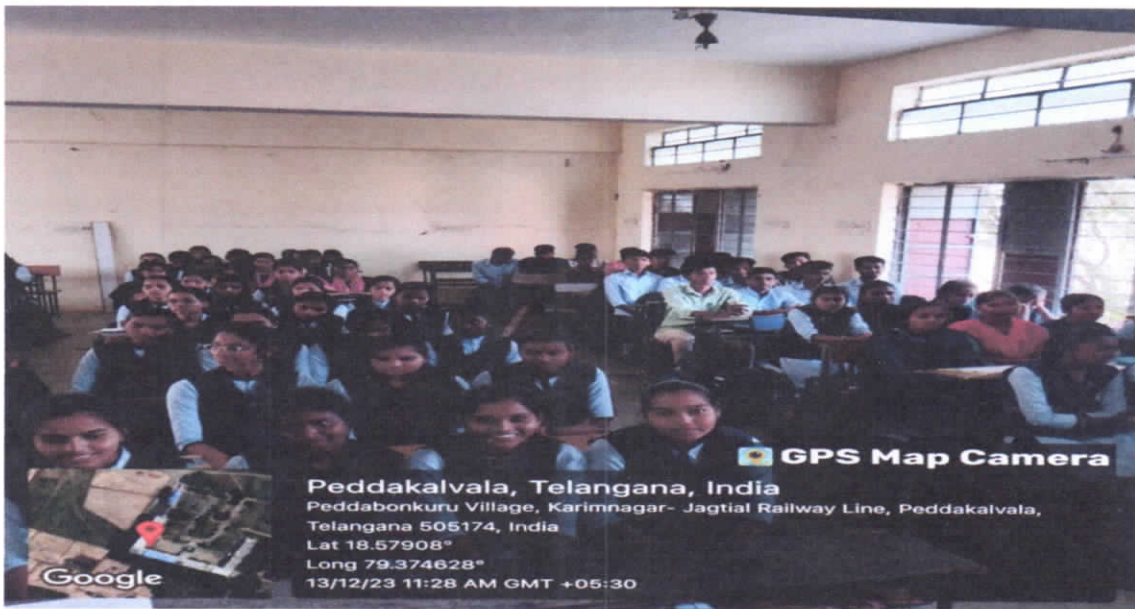

role-plays or exercises from textbooks. Students learn without being afraid and this helps them to feel more confident and skilled in the language. The lab was conducted from during 10/8/2023 -15/8/2023 2.20p.m to 3.50p.m for one week. 121 students attended this one week session with enthusiasm.

Objectives:

10. Explain why good communication skills are important.
11. Pinpoint what makes such skills hard to master.
12. Describe models and methods of communication.
13. Understand how preconceptions and limited perception interfere with communication
14. Define Nonverbal Communication.

Learning Outcomes:

1. It helps them to know why good communication skills are important.
2. It will help to make such skills hard to master.
3. It will help to describe models and methods of communication.
4. It will make them to understand how preconception and limited perception interfere with .

Zuber
CO-ORDINATOR

dpasatg
RESOURCE PERSON

Y. Sreenivas
PRINCIPAL
MOTHER THERESSA
College of Engineering & Technology
PEDDAPALLI-505 174.