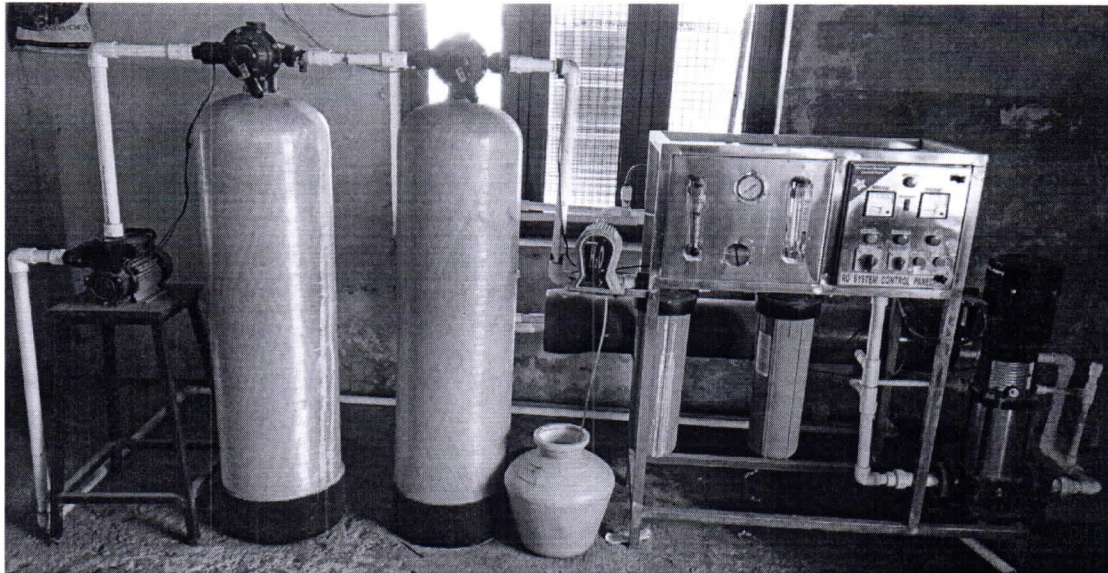

Counselling Code : MTEC

Estd : 1999

JNTUH College Code : 86

MOTHER THERESSA COLLEGE OF ENGINEERING & TECHNOLOGY

(Approved by A.I.C.T.E, New Delhi & Affiliated to J.N.T.U Hyderabad)

P.P.Colony (Po.), Peddabonkuru (Vill), PEDDAPALLI (Mdl. & Dist.) - 505174, Telangana State.

Website : www.mtec86.ac.in E-mail: mtec.86@gmail.com Contact : +91 9989959556, +91 9542709545, +91 9849472523.

RO WATER PLANT WITH DIAGRAM