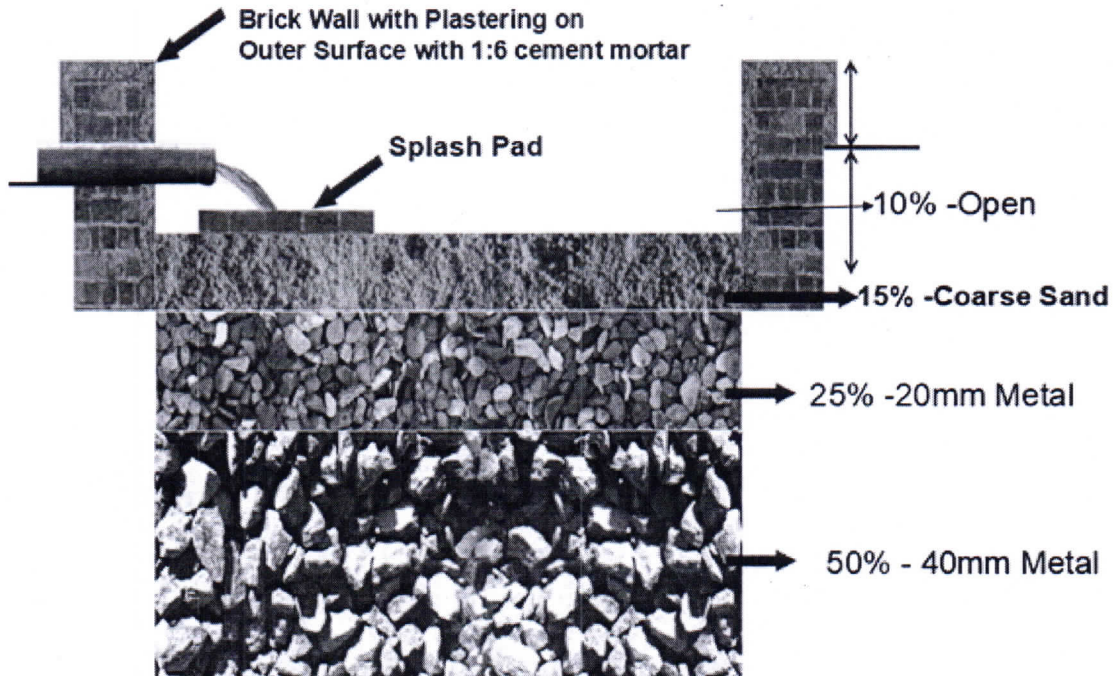

Website : www.mtec86.ac.in E-mail: mtec.86@gmail.com Contact : +91 9989959556, +91 9542709545, +91 9849472523.

Rain water harvesting Diagram

Y. Suresh
PRINCIPAL
MOTHER THERESSA
College of Engineering & Technology
PEDDAPALLI-505 174.