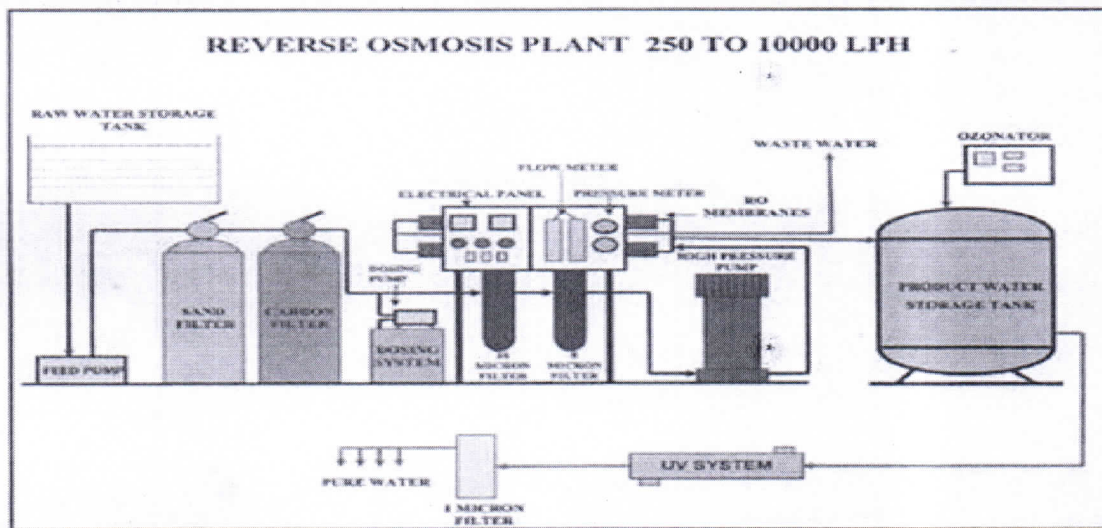

Counselling Code : MTEC

Estd : 1999

JNTUH College Code : 86

MOTHER THERESSA COLLEGE OF ENGINEERING & TECHNOLOGY

(Approved by A.I.C.T.E, New Delhi & Affiliated to J.N.T.U Hyderabad)

P.P.Colony (Po.), Peddabonkuru (Vill), PEDDAPALLI (Mdl. & Dist.) - 505174, Telangana State.

Website : www.mtec86.ac.in E-mail: mtec.86@gmail.com Contact : +91 9989959556, +91 9542709545, +91 9849472523.

RO WATER PLANT WITH DIAGRAM