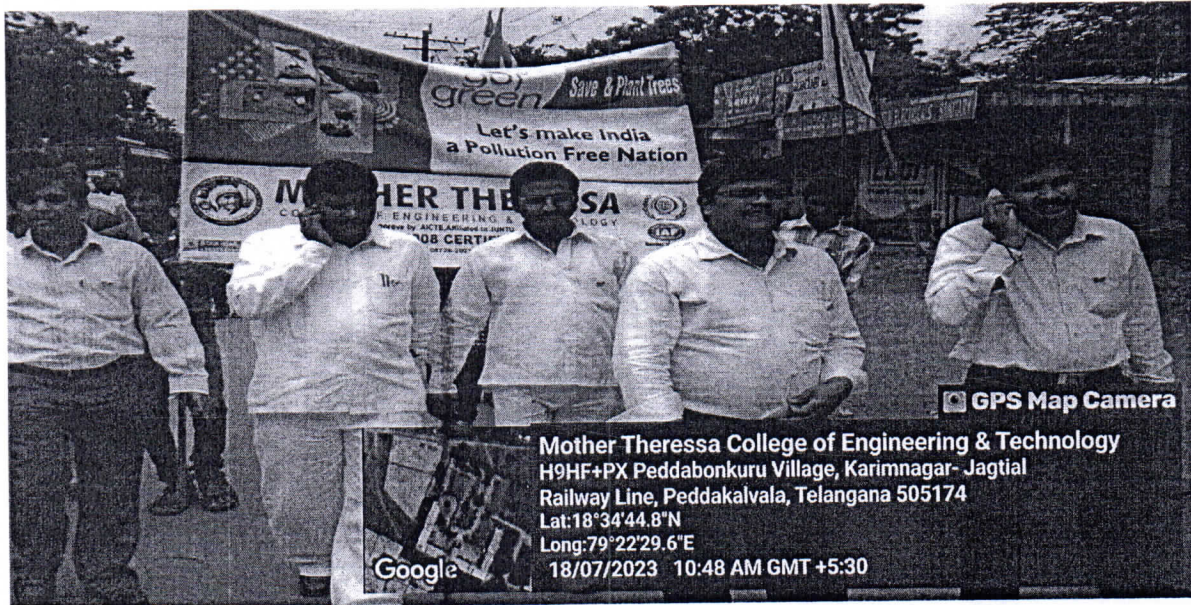

Counselling Code : MTEC

Estd : 1999

JNTUH College Code : 86

MOTHER THERESSA COLLEGE OF ENGINEERING & TECHNOLOGY

(Approved by A.I.C.T.E, New Delhi & Affiliated to J.N.T.U Hyderabad)

P.P.Colony (Po.), Peddabonkuru (Vill), PEDDAPALLI (Mdl. & Dist.) - 505174, Telangana State.

Website : www.mtec86.ac.in E-mail: mtec.86@gmail.com Contact : +91 9989959556, +91 9542709545, +91 9849472523.

Awareness program on "Go Green"

Awareness program on "Go Green"