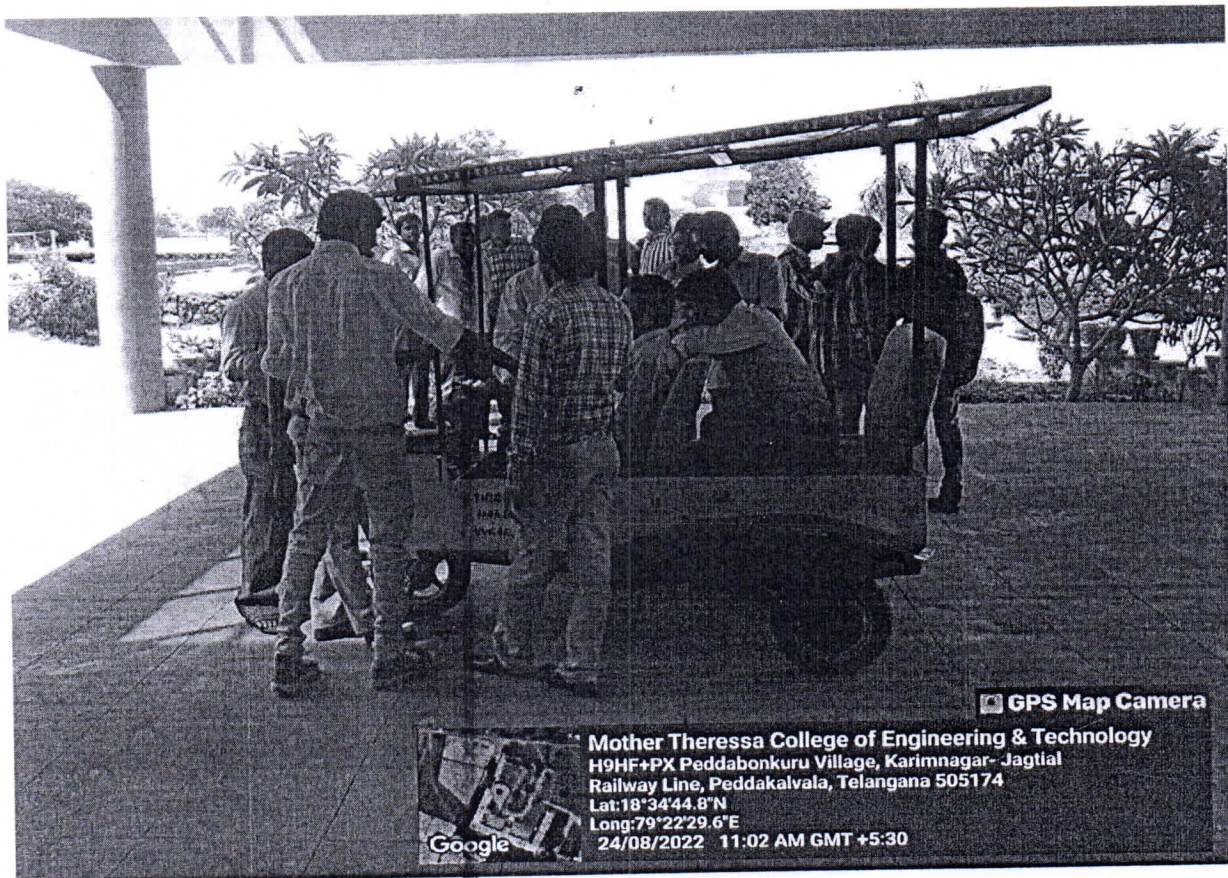

Counselling Code : MTEC

Estd : 1999

JNTUH College Code : 86

MOTHER THERESSA COLLEGE OF ENGINEERING & TECHNOLOGY

(Approved by A.I.C.T.E, New Delhi & Affiliated to J.N.T.U Hyderabad)

P.P.Colony (Po.), Peddabonkuru (Vill), PEDDAPALLI (Mdl. & Dist.) - 505174, Telangana State.

Website : www.mtec86.ac.in E-mail: mtec.86@gmail.com Contact : +91 9989959556, +91 9542709545, +91 9849472523.

Usage of solar vehicle in the campus

Usage of Solar E-scooter in the campus for environment friendly and prevents pollution free