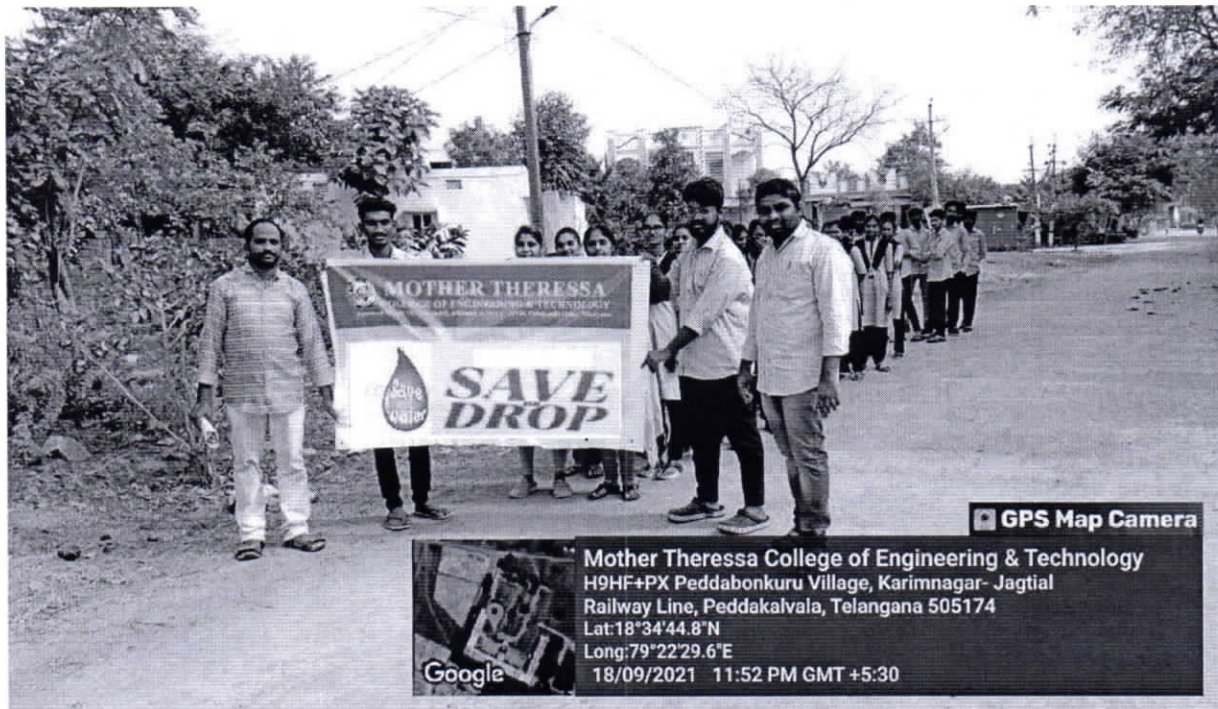

Counselling Code : MTEC

Estd : 1999

JNTUH College Code : 86

MOTHER THERESSA COLLEGE OF ENGINEERING & TECHNOLOGY

(Approved by A.I.C.T.E, New Delhi & Affiliated to J.N.T.U Hyderabad)

P.P.Colony (Po.), Peddabonkuru (Vill), PEDDAPALLI (Mdl. & Dist.) - 505174, Telangana State.

Website : www.mtec86.ac.in E-mail: mtec.86@gmail.com Contact : +91 9989959556, +91 9542709545, +91 9849472523.

AWARENESS CAMPIAGN ON SAVE THE DROP

Date: 18-09-2021

Awareness campiagn on save the drop at peddabonkur