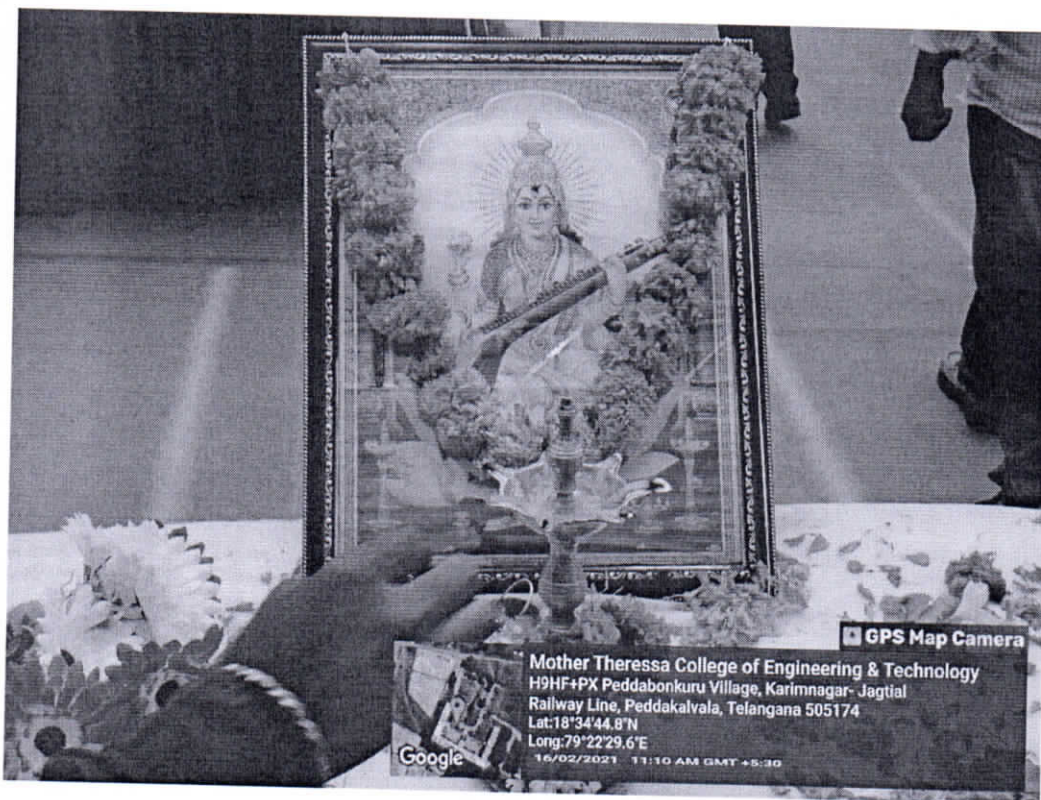

Education and Arts: Saraswati Puja is especially significant for students, artists, musicians, and those involved in creative pursuits. It is believed that invoking Saraswati's blessings can enhance one's intellectual abilities.

Books and Instruments: On this day, books, musical instruments, and tools of art are often placed before the goddess for her blessing

Saraswati Puja is widely celebrated in educational institutions, homes, and community spaces. It is a time for seeking knowledge and inspiration and is considered an auspicious day for the commencement of new learning endeavors.

VASANTHA PANCHAMI