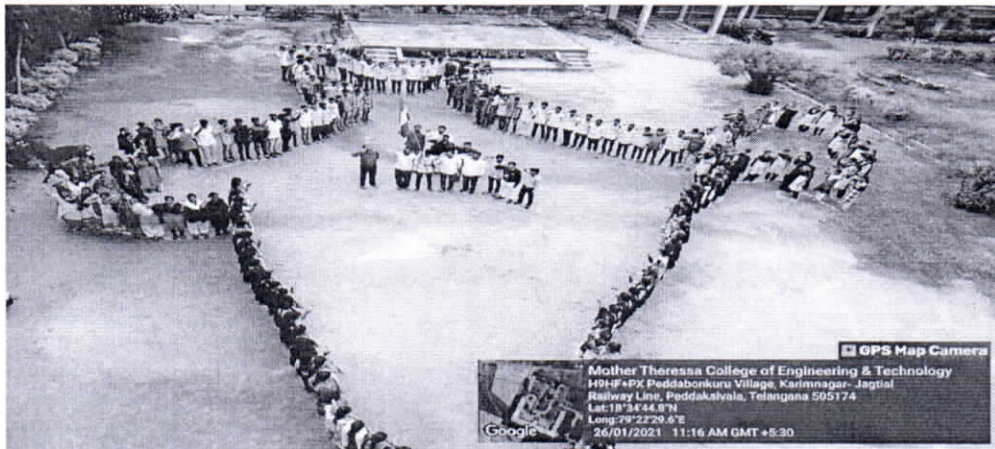

Counselling Code : MTEC

Estd : 1999

JNTUH College Code : 86

MOTHER THERESSA COLLEGE OF ENGINEERING & TECHNOLOGY

(Approved by A.I.C.T.E, New Delhi & Affiliated to J.N.T.U Hyderabad)

P.P.Colony (Po.), Peddabonkuru (Vill), PEDDAPALLI (Mdl. & Dist.) - 505174, Telangana State.

Website : www.mtec86.ac.in E-mail: mtec.86@gmail.com Contact : +91 9989959556, +91 9542709545, +91 9849472523.

Date: 15-08-2020

PROGRAM REPORT

Title: INDEPENDENCE DAY

Mother Theresa College Of Engineering and Technology (MTCET) has celebrated 74th independence day. Armed forces saluting the national flag Parade on independence day Motor cycle stunts on Independence day Prime Minister Narendra Modi addressing the Nation on the occasion of 74th Independence Day from the ramparts of Red Fort, in Delhi on August 15, 2020.

Happy Independence Day 2020: India's Independence Day reminds the country's citizens of all the sacrifices the freedom fighters have made to secure the country's future. Since its independence, India has made stellar progress in every field, including education, military and space programmes.

REPUBLIC DAY IN MTCET