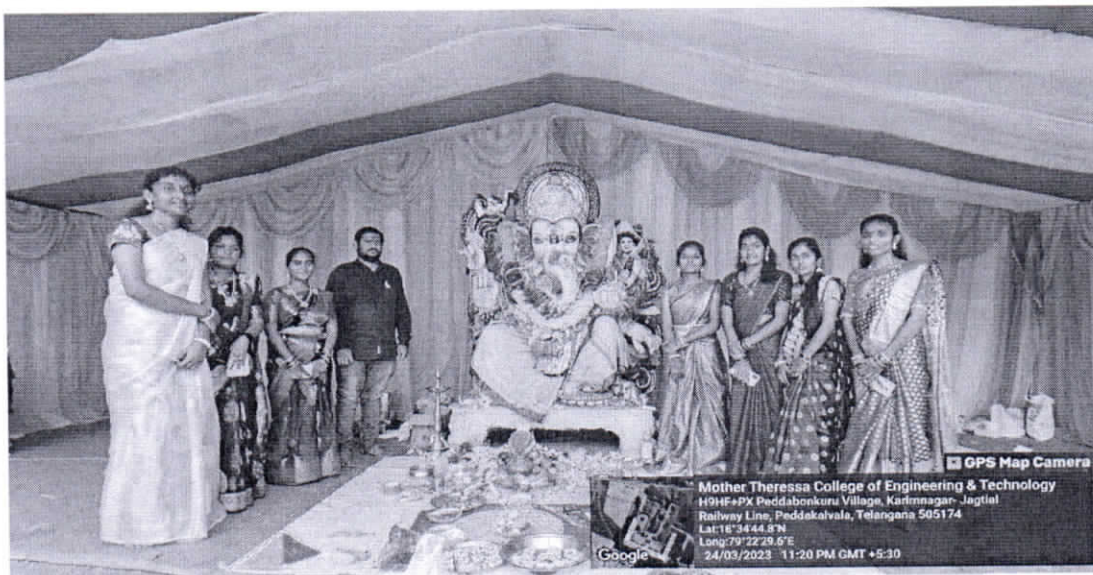

### CIRCULAR

It is hereby informed that our college is going to organize "GANESH CHATURTHI" on 03/09/2022 in College Campus. Hence all are attend the program and make it successfully.

Venue: COLLEGE CAMPAS

### PROGRAM REPORT

Title:GANESH CHATURTHI

Mother Therese College of Engineering and Technology (MTCET) have celebrated the Ganesh Chaturthi, a vibrant and joyous festival celebrating the birth of Lord Ganesha, echoed through the corridors of our college with an extended fervor. The campus transformed into a kaleidoscope of colors, resonating with the beats of traditional drums and the melodious tunes of devotional songs. Elaborate decorations adorned the college, with intricate Rangoli designs depicting the divine aura of Lord Ganesha. Students and faculty came together to create a lively atmosphere, organizing cultural events, competitions, and prayer sessions. The spirit of unity and devotion filled the air as everyone participated in the festivities, fostering a sense of togetherness that transcended cultural and religious boundaries. Ganesh Chaturthi in college became a symbol of harmony, showcasing the diversity within our academic community while embracing.