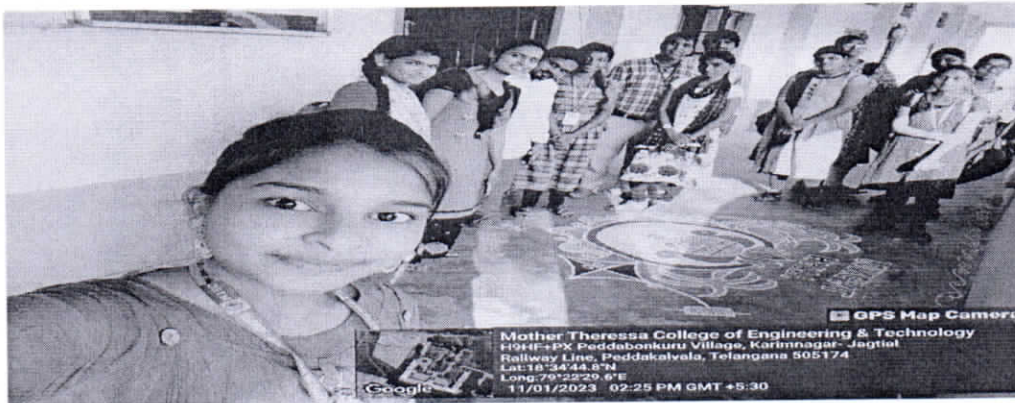

Counselling Code : MTEC

Estd : 1999

JNTUH College Code : 86

MOTHER THERESSA COLLEGE OF ENGINEERING & TECHNOLOGY

(Approved by A.I.C.T.E, New Delhi & Affiliated to J.N.T.U Hyderabad)

P.P.Colony (Po.), Peddabonkuru (Vill), PEDDAPALLI (Mdl. & Dist.) - 505174, Telangana State.

Website : www.mtec86.ac.in E-mail: mtec.86@gmail.com Contact : +91 9989959556, +91 9542709545, +91 9849472523.

Date: 11-01-2023

PROGRAM REPORT

Title: MAKARA SANKRANTI

Mother Theresa College of Engineering and Technology (MTCET) has celebrated the Sankranti, also known as Makara Sankranti, is a Hindu festival that marks the transition of the sun into the zodiac sign of Capricorn (Makara). It is typically celebrated on January 14th or 15th every year. Sankranti is a harvest festival and is observed with various traditions and cultural events. Here are some ideas for Sankranti celebrations in a college setting:

Rangoli Competition:

Organize a rangoli (colorful floor art) competition with Sankranti-themed designs. This can involve students and even faculty members showcasing their artistic skills.

Create rangolis using grains, flowers, and colored powders.

Kite Flying Competition: Arrange a kite-flying competition, as flying kites is a popular tradition during Sankranti. This can add a fun and vibrant element to the celebrations.

MAKARA SANKRANTHI